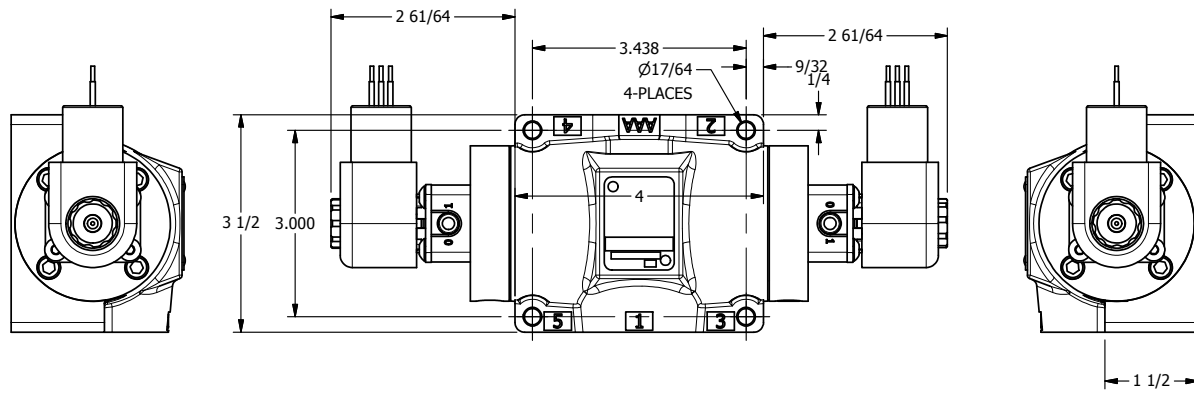

4

3

2

1

AAA
PRODUCTS
INTERNATIONAL

**AAA PRODUCTS
INTERNATIONAL**
7114 Harry Hines Blvd
Dallas, TX 75235

TITLE: 1/2" SUBPLATE, DBL SOL, 3 POS,
SPR CTR, SOL SHFT, CLSD CTR SPL,
EXPLOSION PROOF

DRAWING NO.:
DIM_ESY4PX