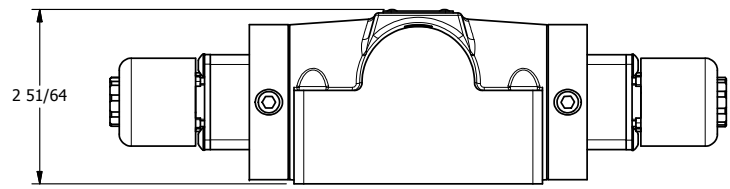

4

3

2

1

AAA
PRODUCTS
INTERNATIONAL

**AAA PRODUCTS
INTERNATIONAL**
7114 Harry Hines Blvd
Dallas, TX 75235

TITLE: 1/2" SUBPLATE, DBL SOL, 3 POS,
SPR CTR, SOL SHFT, CLSD CTR SPL,
EXPLOSION PROOF

DRAWING NO.:
DIM_ESY4PX