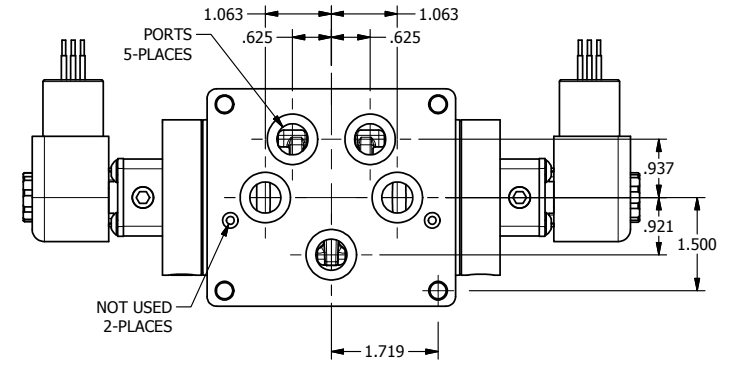

4

3

2

1

AAA
PRODUCTS
INTERNATIONAL

**AAA PRODUCTS
INTERNATIONAL**
7114 Harry Hines Blvd
Dallas, TX 75235

TITLE: 1/2" SUBPLATE, DBL SOL, 3 POS,
SPR CTR, SOL SHFT, CLSD CTR SPL,
EXPLOSION PROOF

DRAWING NO.:
DIM_ESY4PX