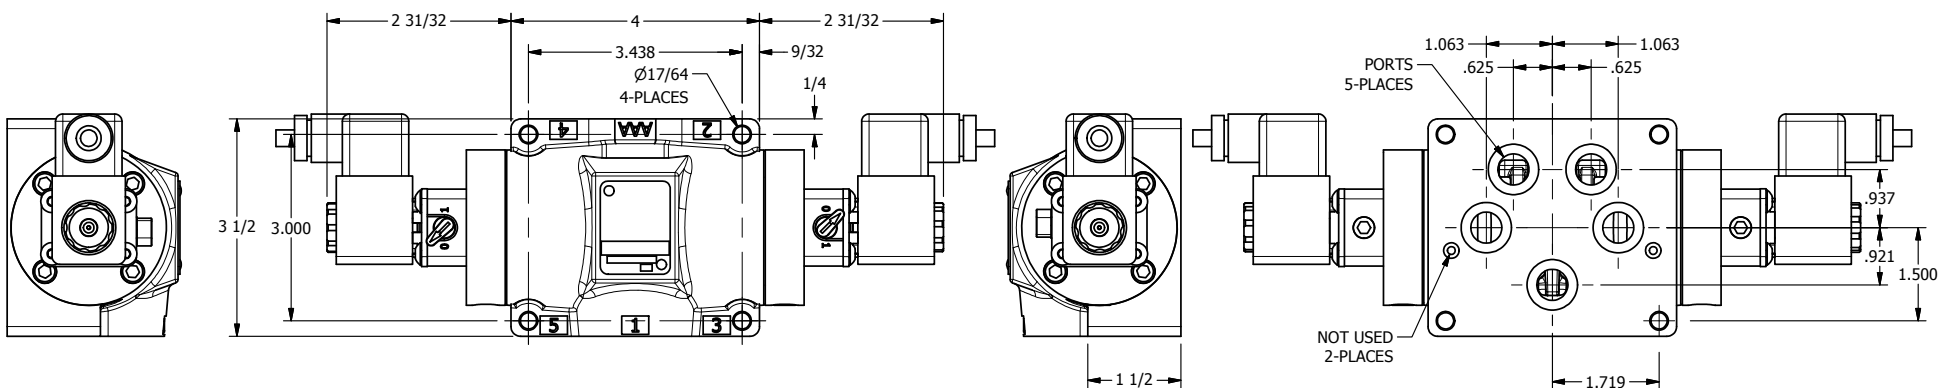

4

3

2

1

AAA
PRODUCTS
INTERNATIONAL

**AAA PRODUCTS
INTERNATIONAL**
7114 Harry Hines Blvd
Dallas, TX 75235

TITLE: $\frac{1}{2}$ " SUBPLATE, DBL SOL, 3 POS,
SPR CTR, SOL SHFT, CLSD CTR SPL,
ATEX, LCKNG OVRD

DRAWING NO.:
DIM_ESY4PTO