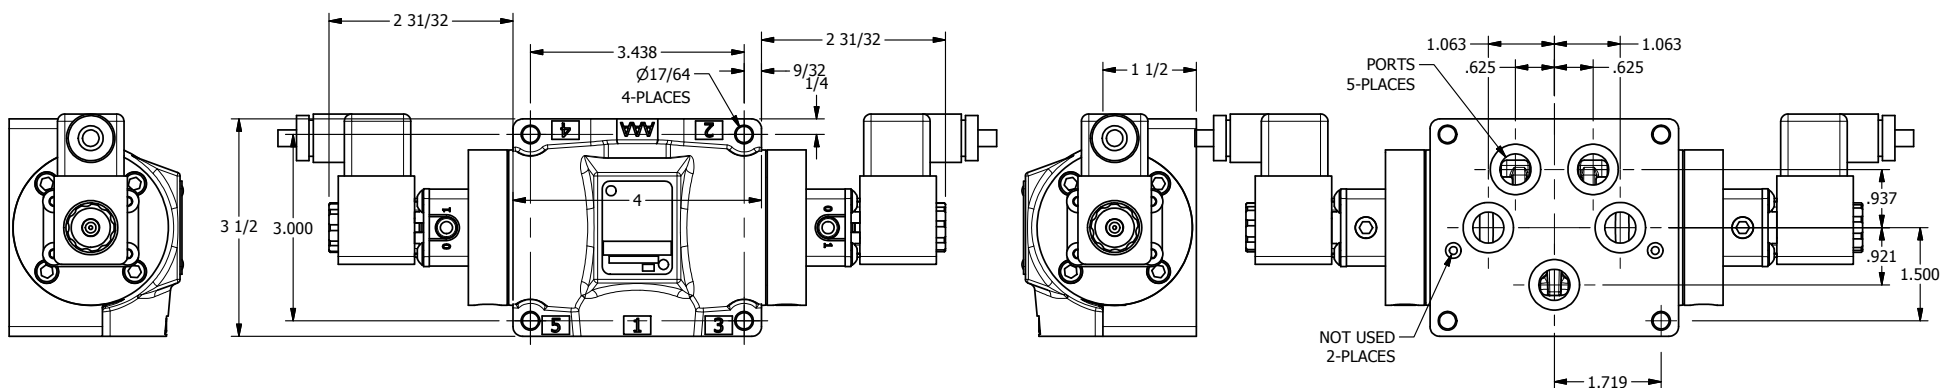

4

3

2

1

AAA
PRODUCTS
INTERNATIONAL

**AAA PRODUCTS
INTERNATIONAL**
7114 Harry Hines Blvd
Dallas, TX 75235

TITLE: 1/2" SUBPLATE, DBL SOL, 3 POS,
SPR CTR, SOL SHFT, CLSD CTR SPL,
ATEX

DRAWING NO.:
DIM_ESY4PT