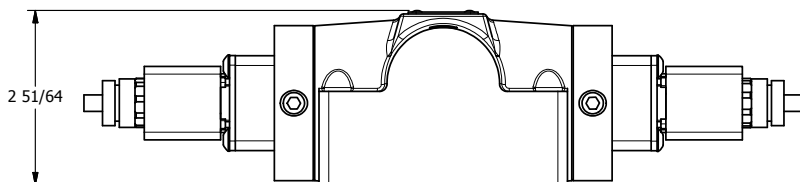

4

3

2

1

AAA
PRODUCTS
INTERNATIONAL

**AAA PRODUCTS
INTERNATIONAL**
7114 Harry Hines Blvd
Dallas, TX 75235

TITLE: 1/2" SUBPLATE, DBL SOL, 3 POS,
SPR CTR, SOL SHFT, CLSD CTR SPL,
ATEX

DRAWING NO.:
DIM_ESY4PT