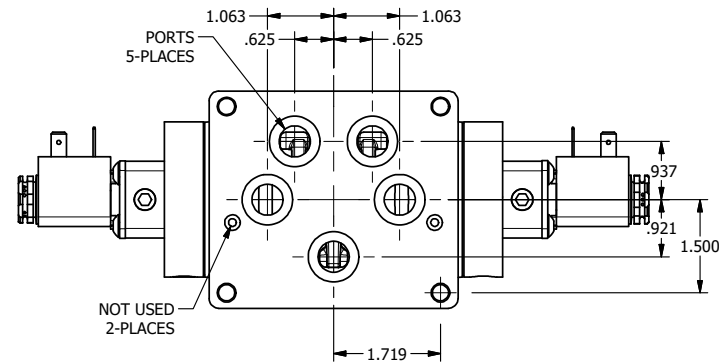

4

3

2

1

B

B

A

A

A

A

4

3

2

1

AAA
PRODUCTS
INTERNATIONAL

**AAA PRODUCTS
INTERNATIONAL**
7114 Harry Hines Blvd
Dallas, TX 75235

TITLE: 1/2" SUBPLATE, DBL SOL, 3 POS,
SPR CTR, SOL SHFT, CLSD CTR SPL,
LCKNG OVRD, SIDE VENT

DRAWING NO.:
DIM_ESY4POC

THE INFORMATION CONTAINED WITHIN THIS DOCUMENT IS PROPRIETARY TO AAA PRODUCTS AND MAY NOT BE DISCLOSED WITHOUT PRIOR WRITTEN CONSENT