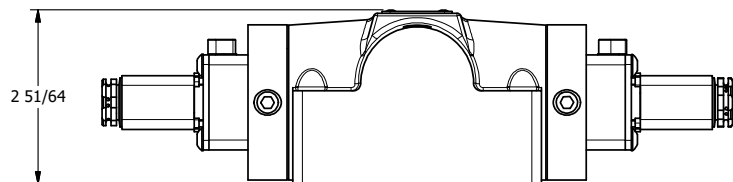

4

3

2

1

B

B

A

A

A

A

4

3

2

1

AAA
PRODUCTS
INTERNATIONAL

**AAA PRODUCTS
INTERNATIONAL**
7114 Harry Hines Blvd
Dallas, TX 75235

TITLE: 1/2" SUBPLATE, DBL SOL, 3 POS,
SPR CTR, SOL SHFT, CLSD CTR SPL,
LCKNG OVRD, SIDE VENT

DRAWING NO.:
DIM_ESY4POC

THE INFORMATION CONTAINED WITHIN THIS DOCUMENT IS PROPRIETARY TO AAA PRODUCTS AND MAY NOT BE DISCLOSED WITHOUT PRIOR WRITTEN CONSENT