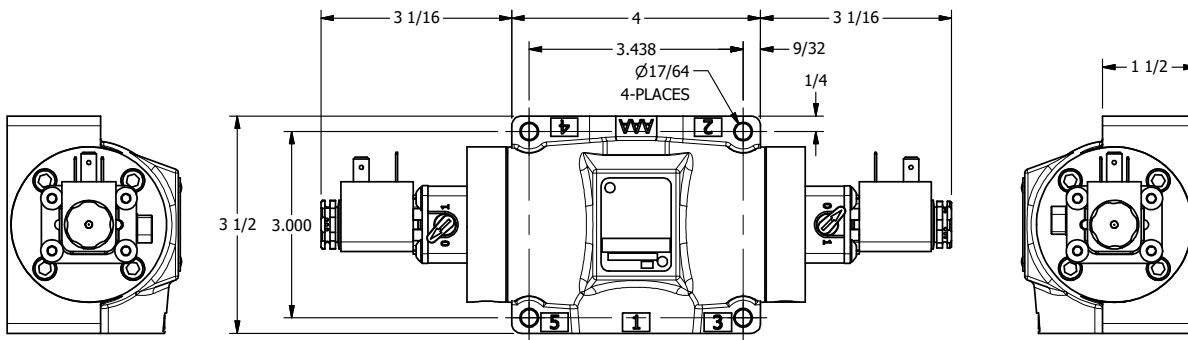

4

3

2

1

B

B

A

A

A

A

4

3

2

1

AAA
PRODUCTS
INTERNATIONAL

**AAA PRODUCTS
INTERNATIONAL**
7114 Harry Hines Blvd
Dallas, TX 75235

TITLE: 1/2" SUBPLATE, DBL SOL, 3 POS,
SPR CTR, SOL SHFT, CLSD CTR SPL,
LCKNG OVRD, SIDE VENT

DRAWING NO.:
DIM_ESY4POC

THE INFORMATION CONTAINED WITHIN THIS DOCUMENT IS PROPRIETARY TO AAA PRODUCTS AND MAY NOT BE DISCLOSED WITHOUT PRIOR WRITTEN CONSENT