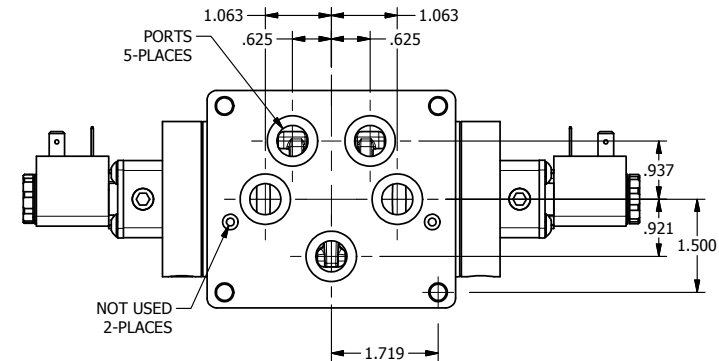

4

3

2

1

AAA
PRODUCTS
INTERNATIONAL

**AAA PRODUCTS
INTERNATIONAL**
7114 Harry Hines Blvd
Dallas, TX 75235

TITLE: 1/2" SUBPLATE, DBL SOL, 3 POS,
SPR CTR, SOL SHFT, CLSD CTR SPL,
LCKNG OVRD

DRAWING NO.:
DIM_ESY4PO