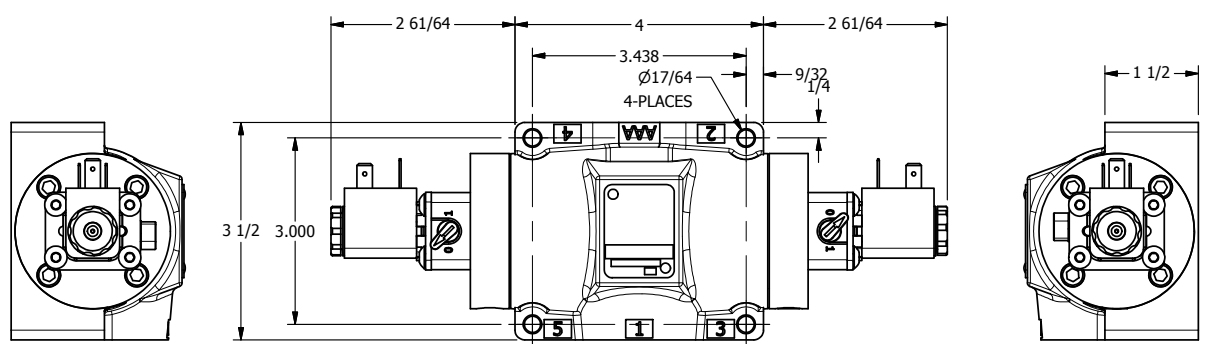

4

3

2

1

AAA
PRODUCTS
INTERNATIONAL

**AAA PRODUCTS
INTERNATIONAL**
7114 Harry Hines Blvd
Dallas, TX 75235

TITLE: 1/2" SUBPLATE, DBL SOL, 3 POS,
SPR CTR, SOL SHFT, CLSD CTR SPL,
LCKNG OVRD

DRAWING NO.:
DIM_ESY4PO