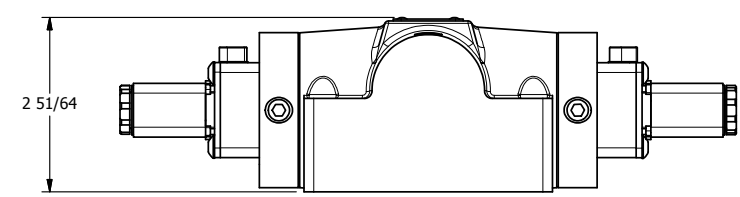

4

3

2

1

AAA
PRODUCTS
INTERNATIONAL

**AAA PRODUCTS
INTERNATIONAL**
7114 Harry Hines Blvd
Dallas, TX 75235

TITLE: 1/2" SUBPLATE, DBL SOL, 3 POS,
SPR CTR, SOL SHFT, CLSD CTR SPL,
LCKNG OVRD

DRAWING NO.:
DIM_ESY4PO