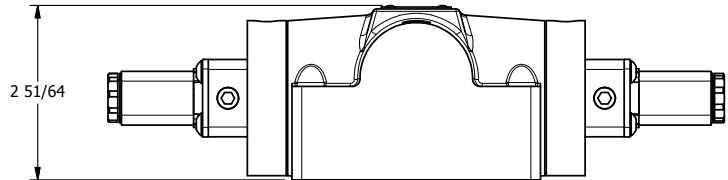

4

3

2

1

B

B

A

A

A

A

**AAA**  
PRODUCTS  
INTERNATIONAL

**AAA PRODUCTS  
INTERNATIONAL**  
7114 Harry Hines Blvd  
Dallas, TX 75235

TITLE: 1/2" SUBPLATE, DBL SOL, 3 POS,  
SPR CTR, SOL SHFT, CLSD CTR SPL,  
FLYING LEAD, EXT PILOT