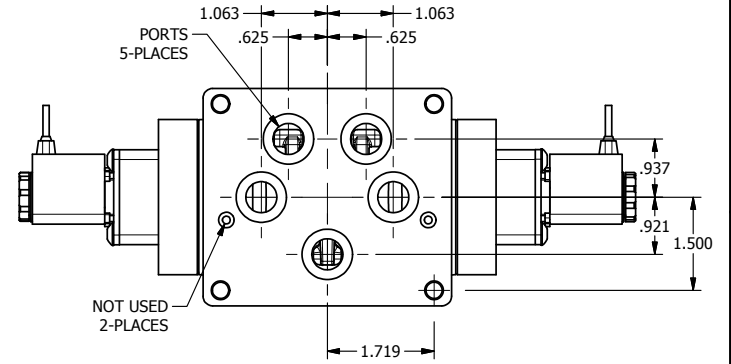

A

A

**AAA**  
PRODUCTS  
INTERNATIONAL

**AAA PRODUCTS  
INTERNATIONAL**  
7114 Harry Hines Blvd  
Dallas, TX 75235

TITLE: 1/2" SUBPLATE, DBL SOL, 3 POS,  
SPR CTR, SOL SHFT, CLSD CTR SPL,  
FLYING LEAD, EXT PILOT