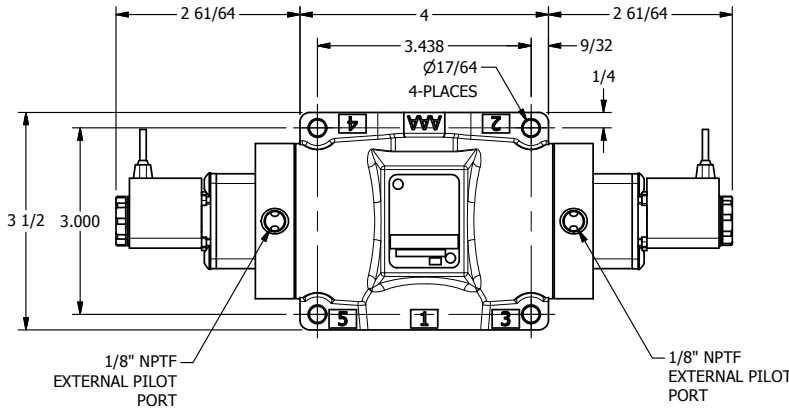

A

A

**AAA**  
PRODUCTS  
INTERNATIONAL

**AAA PRODUCTS  
INTERNATIONAL**  
7114 Harry Hines Blvd  
Dallas, TX 75235

TITLE: 1/2" SUBPLATE, DBL SOL, 3 POS,  
SPR CTR, SOL SHFT, CLSD CTR SPL,  
FLYING LEAD, EXT PILOT