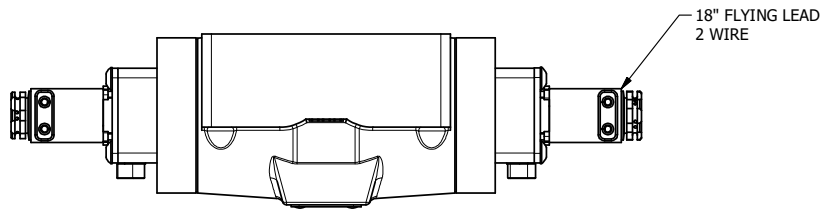

AAA
PRODUCTS
INTERNATIONAL

**AAA PRODUCTS
INTERNATIONAL**
7114 Harry Hines Blvd
Dallas, TX 75235

TITLE: 1/2" SUBPLATE, DBL SOL, 3 POS,
SPR CTR, CLSD CTR SPL, FLYING LEAD,
LCKNG OVER, SIDE VENT

DRAWING NO.:
DIM_ESY4PMOC