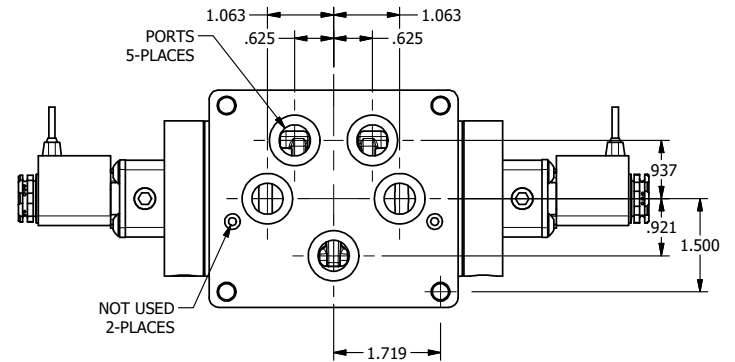

AAA
PRODUCTS
INTERNATIONAL

**AAA PRODUCTS
INTERNATIONAL**
7114 Harry Hines Blvd
Dallas, TX 75235

TITLE: 1/2" SUBPLATE, DBL SOL, 3 POS,
SPR CTR, CLSD CTR SPL, FLYING LEAD,
LCKNG OVER, SIDE VENT

DRAWING NO.:
DIM_ESY4PMOC