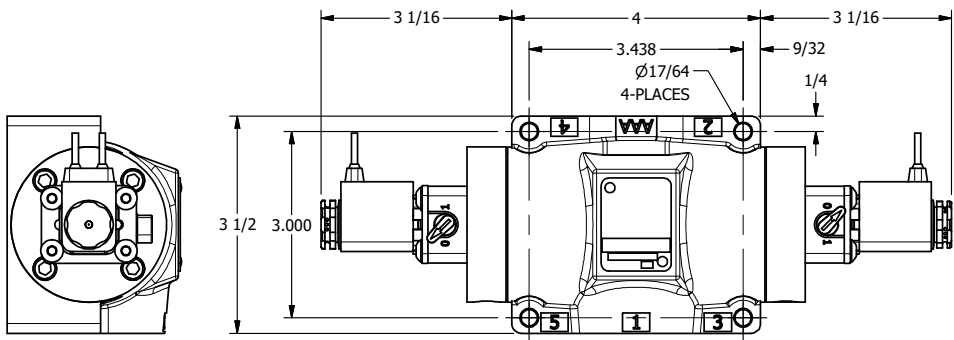

AAA
PRODUCTS
INTERNATIONAL

**AAA PRODUCTS
INTERNATIONAL**
7114 Harry Hines Blvd
Dallas, TX 75235

TITLE: 1/2" SUBPLATE, DBL SOL, 3 POS,
SPR CTR, CLSD CTR SPL, FLYING LEAD,
LCKNG OVER, SIDE VENT

DRAWING NO.:
DIM_ESY4PMOC