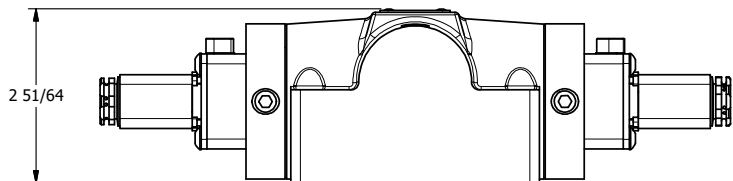

AAA
PRODUCTS
INTERNATIONAL

**AAA PRODUCTS
INTERNATIONAL**
7114 Harry Hines Blvd
Dallas, TX 75235

TITLE: 1/2" SUBPLATE, DBL SOL, 3 POS,
SPR CTR, CLSD CTR SPL, FLYING LEAD,
LCKNG OVER, SIDE VENT

DRAWING NO.:
DIM_ESY4PMOC