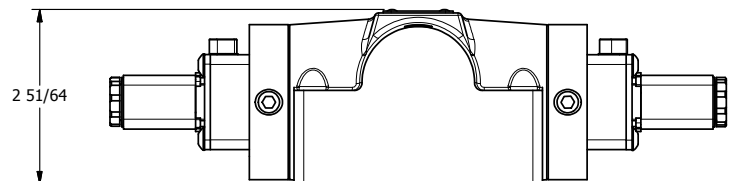

4

3

2

1

**AAA PRODUCTS  
INTERNATIONAL**  
7114 Harry Hines Blvd  
Dallas, TX 75235

TITLE: 1/2" SUBPLATE, DBL SOL, 3 POS,  
SPR CTR, SOL SHFT, CLSD CTR SPL,  
FLYING LEAD, LCKNG OVRD

DRAWING NO.:  
DIM\_ESY4PMO