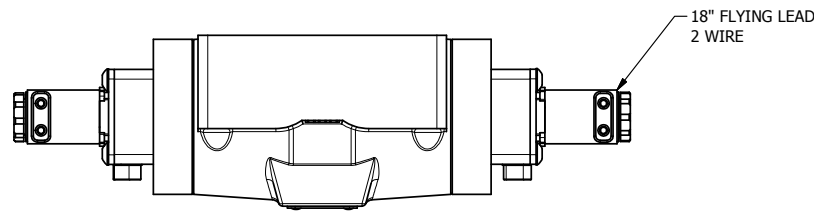

4

3

2

1

**AAA PRODUCTS  
INTERNATIONAL**  
7114 Harry Hines Blvd  
Dallas, TX 75235

TITLE: 1/2" SUBPLATE, DBL SOL, 3 POS,  
SPR CTR, SOL SHFT, CLSD CTR SPL,  
FLYING LEAD, LCKNG OVRD

DRAWING NO.:  
DIM\_ESY4PMO