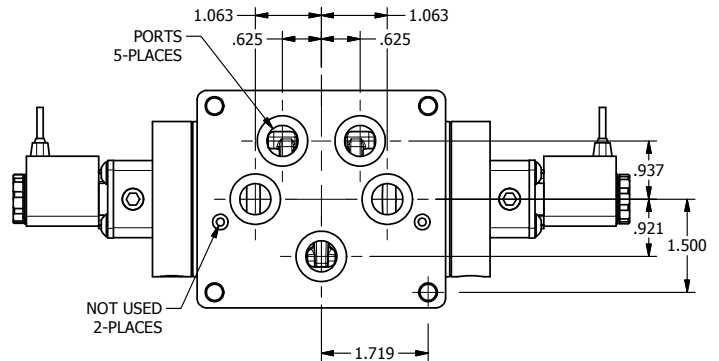

4

3

2

1

**AAA PRODUCTS  
INTERNATIONAL**  
7114 Harry Hines Blvd  
Dallas, TX 75235

TITLE: 1/2" SUBPLATE, DBL SOL, 3 POS,  
SPR CTR, SOL SHFT, CLSD CTR SPL,  
FLYING LEAD, LCKNG OVRD

DRAWING NO.:  
DIM\_ESY4PMO