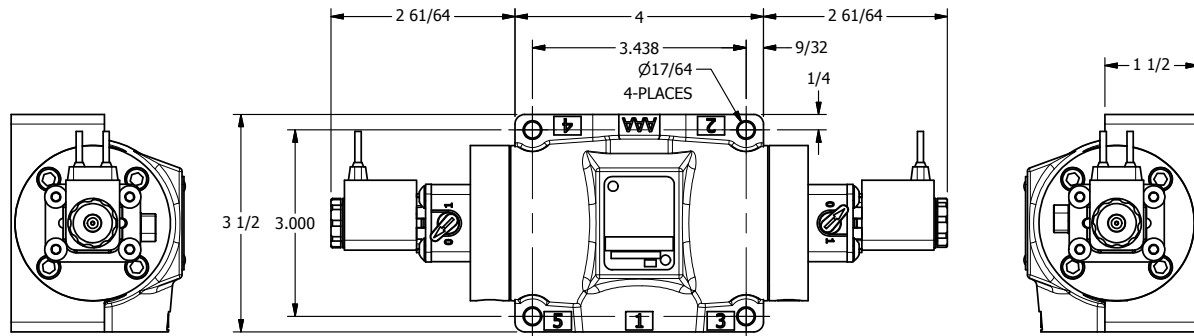

4

3

2

1

**AAA PRODUCTS  
INTERNATIONAL**  
7114 Harry Hines Blvd  
Dallas, TX 75235

TITLE: 1/2" SUBPLATE, DBL SOL, 3 POS,  
SPR CTR, SOL SHFT, CLSD CTR SPL,  
FLYING LEAD, LCKNG OVRD

DRAWING NO.:  
DIM\_ESY4PMO