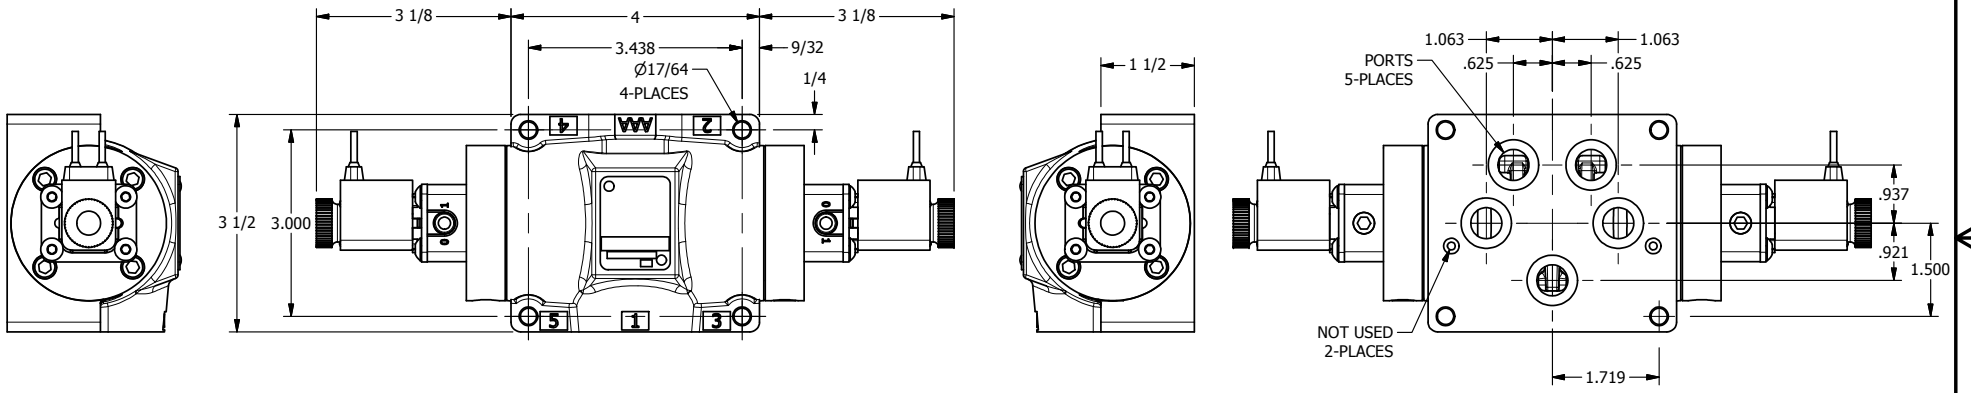

4

3

2

1

**AAA**  
PRODUCTS  
INTERNATIONAL

**AAA PRODUCTS  
INTERNATIONAL**  
7114 Harry Hines Blvd  
Dallas, TX 75235

TITLE: 1/2" SUBPLATE, DBL SOL, 3 POS,  
SPR CTR, SOL SHFT, CLSD CTR SPL,  
FLYING LEAD, DUST EXCLDR