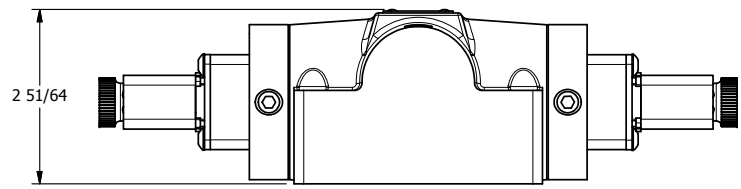

4

3

2

1

**AAA**  
PRODUCTS  
INTERNATIONAL

**AAA PRODUCTS  
INTERNATIONAL**  
7114 Harry Hines Blvd  
Dallas, TX 75235

TITLE: 1/2" SUBPLATE, DBL SOL, 3 POS,  
SPR CTR, SOL SHFT, CLSD CTR SPL,  
FLYING LEAD, DUST EXCLDR