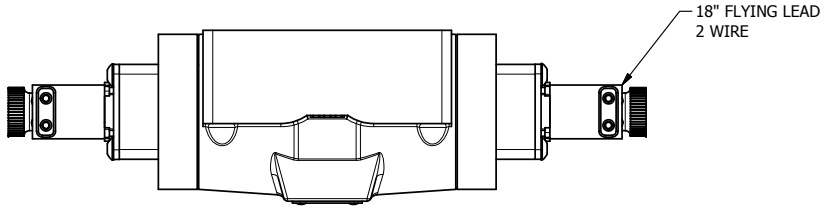

4

3

2

1

**AAA**  
PRODUCTS  
INTERNATIONAL

**AAA PRODUCTS  
INTERNATIONAL**  
7114 Harry Hines Blvd  
Dallas, TX 75235

TITLE: 1/2" SUBPLATE, DBL SOL, 3 POS,  
SPR CTR, SOL SHFT, CLSD CTR SPL,  
FLYING LEAD, DUST EXCLDR