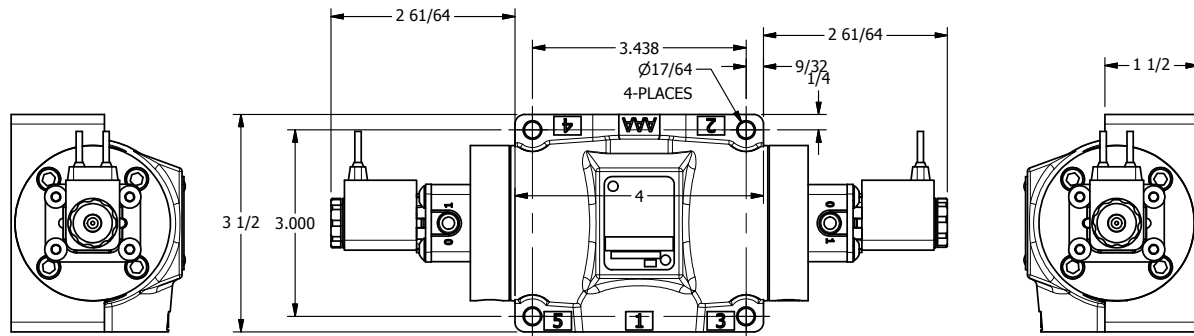

4

3

2

1

AAA
PRODUCTS
INTERNATIONAL

**AAA PRODUCTS
INTERNATIONAL**
7114 Harry Hines Blvd
Dallas, TX 75235

TITLE: 1/2" SUBPLATE, DBL SOL, 3 POS,
SPR CTR, SOL SHFT, CLSD CTR SPL,
FLYING LEAD

DRAWING NO.:
DIM_ESY4PM