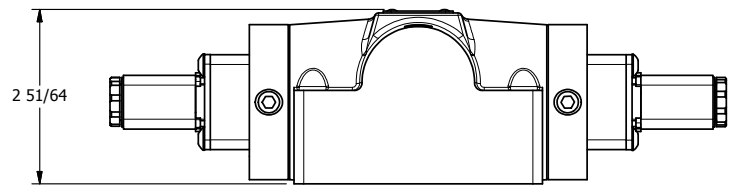

4

3

2

1

AAA
PRODUCTS
INTERNATIONAL

**AAA PRODUCTS
INTERNATIONAL**
7114 Harry Hines Blvd
Dallas, TX 75235

TITLE: 1/2" SUBPLATE, DBL SOL, 3 POS,
SPR CTR, SOL SHFT, CLSD CTR SPL,
FLYING LEAD

DRAWING NO.:
DIM_ESY4PM