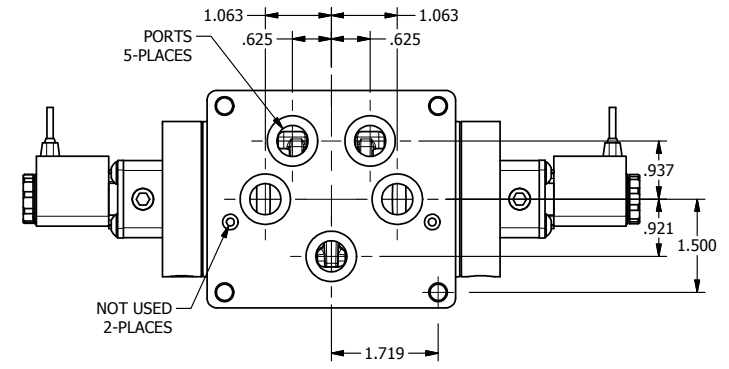

4

3

2

1

AAA
PRODUCTS
INTERNATIONAL

**AAA PRODUCTS
INTERNATIONAL**
7114 Harry Hines Blvd
Dallas, TX 75235

TITLE: 1/2" SUBPLATE, DBL SOL, 3 POS,
SPR CTR, SOL SHFT, CLSD CTR SPL,
FLYING LEAD

DRAWING NO.:
DIM_ESY4PM