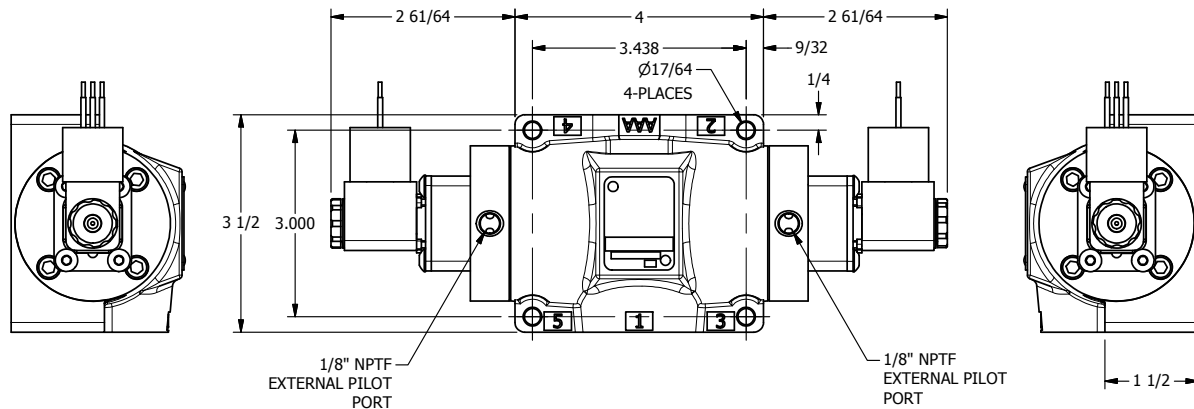

4

3

2

1

AAA
PRODUCTS
INTERNATIONAL

**AAA PRODUCTS
INTERNATIONAL**
7114 Harry Hines Blvd
Dallas, TX 75235

TITLE: 1/2" SUBPLATE, DBL SOL, 3 POS,
SPR CTR, SOL SHFT, CLSD CTR SPL,
MOLD-OVER, EXT PILOT

DRAWING NO.:
DIM_ESY4PJZ