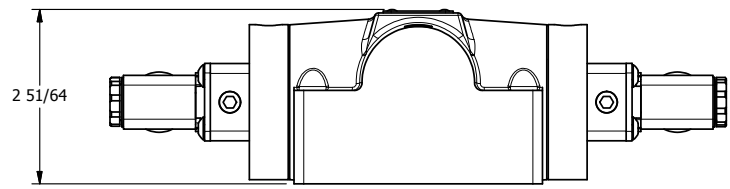

4

3

2

1

AAA
PRODUCTS
INTERNATIONAL

**AAA PRODUCTS
INTERNATIONAL**
7114 Harry Hines Blvd
Dallas, TX 75235

TITLE: 1/2" SUBPLATE, DBL SOL, 3 POS,
SPR CTR, SOL SHFT, CLSD CTR SPL,
MOLD-OVER, EXT PILOT

DRAWING NO.:
DIM_ESY4PJZ