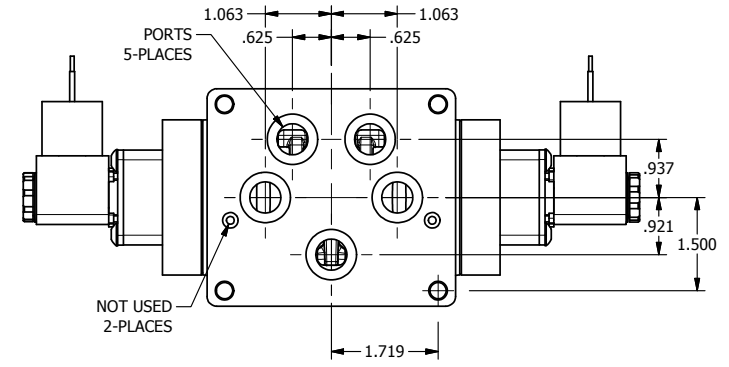

4

3

2

1

AAA
PRODUCTS
INTERNATIONAL

**AAA PRODUCTS
INTERNATIONAL**
7114 Harry Hines Blvd
Dallas, TX 75235

TITLE: 1/2" SUBPLATE, DBL SOL, 3 POS,
SPR CTR, SOL SHFT, CLSD CTR SPL,
MOLD-OVER, EXT PILOT

DRAWING NO.:
DIM_ESY4PJZ