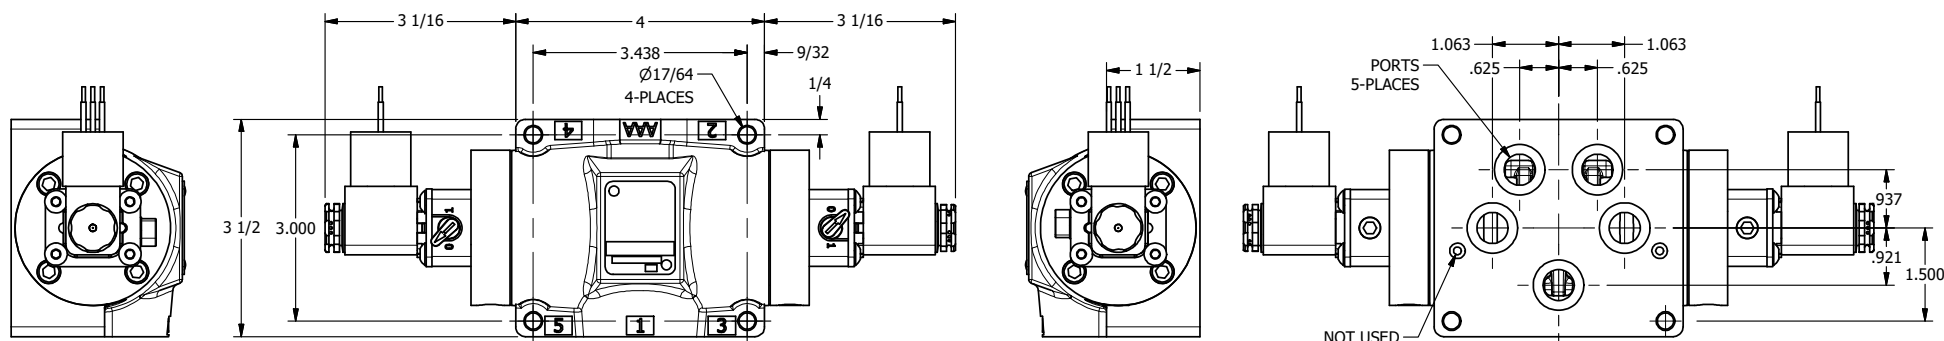

4

3

2

1

**AAA**  
PRODUCTS  
INTERNATIONAL

**AAA PRODUCTS  
INTERNATIONAL**  
7114 Harry Hines Blvd  
Dallas, TX 75235

TITLE: 1/2" SUBPLATE, DBL SOL, 3 POS,  
SPR CTR, SOL SHFT, CLSD CTR SPL,  
MOLD-OVER, LCKNG OVRD, SIDE VENT