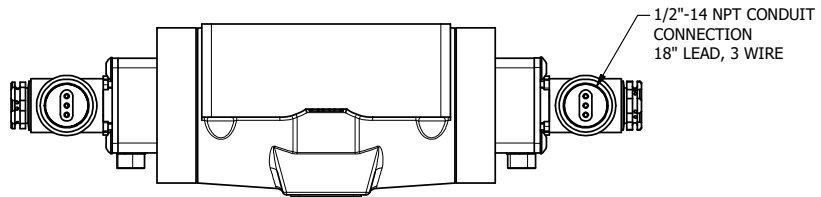

4

3

2

1

**AAA**  
PRODUCTS  
INTERNATIONAL

**AAA PRODUCTS  
INTERNATIONAL**  
7114 Harry Hines Blvd  
Dallas, TX 75235

TITLE: 1/2" SUBPLATE, DBL SOL, 3 POS,  
SPR CTR, SOL SHFT, CLSD CTR SPL,  
MOLD-OVER, LCKNG OVRD, SIDE VENT