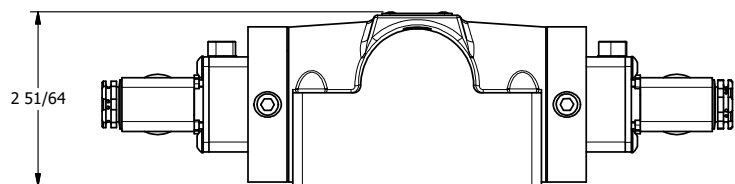

4

3

2

1

**AAA**  
PRODUCTS  
INTERNATIONAL

**AAA PRODUCTS  
INTERNATIONAL**  
7114 Harry Hines Blvd  
Dallas, TX 75235

TITLE: 1/2" SUBPLATE, DBL SOL, 3 POS,  
SPR CTR, SOL SHFT, CLSD CTR SPL,  
MOLD-OVER, LCKNG OVRD, SIDE VENT