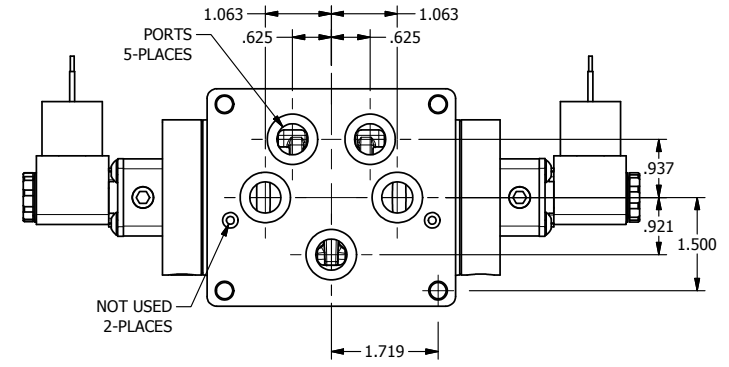

4

3

2

1

AAA
PRODUCTS
INTERNATIONAL

**AAA PRODUCTS
INTERNATIONAL**
7114 Harry Hines Blvd
Dallas, TX 75235

TITLE: 1/2" SUBPLATE, DBL SOL, 3 POS,
SPR CTR, SOL SHFT, CLSD CTR SPL,
MOLD-OVER, LCKNG OVRD

DRAWING NO.:
DIM_ESY4PJO