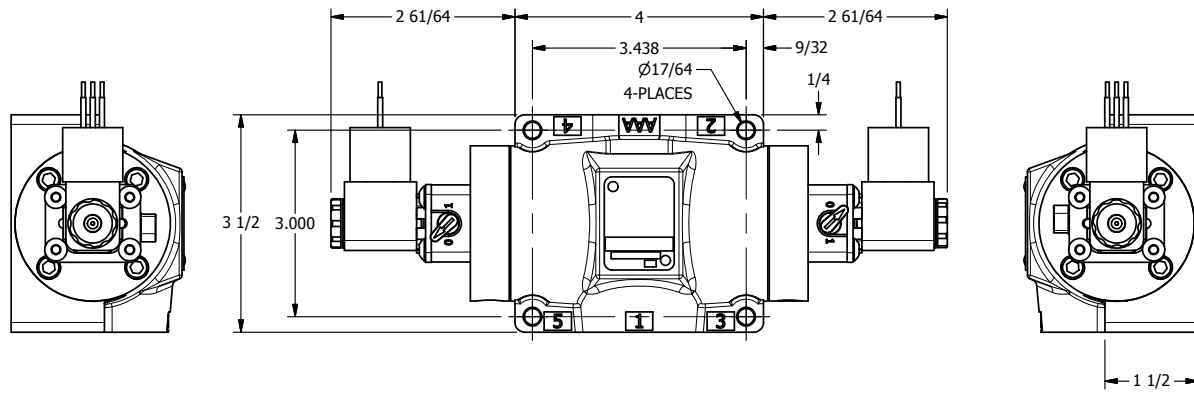

4

3

2

1

AAA
PRODUCTS
INTERNATIONAL

**AAA PRODUCTS
INTERNATIONAL**
7114 Harry Hines Blvd
Dallas, TX 75235

TITLE: 1/2" SUBPLATE, DBL SOL, 3 POS,
SPR CTR, SOL SHFT, CLSD CTR SPL,
MOLD-OVER, LCKNG OVRD

DRAWING NO.:
DIM_ESY4PJO