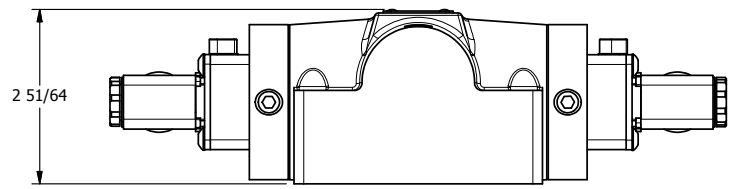

4

3

2

1

AAA
PRODUCTS
INTERNATIONAL

**AAA PRODUCTS
INTERNATIONAL**
7114 Harry Hines Blvd
Dallas, TX 75235

TITLE: 1/2" SUBPLATE, DBL SOL, 3 POS,
SPR CTR, SOL SHFT, CLSD CTR SPL,
MOLD-OVER, LCKNG OVRD

DRAWING NO.:
DIM_ESY4PJO