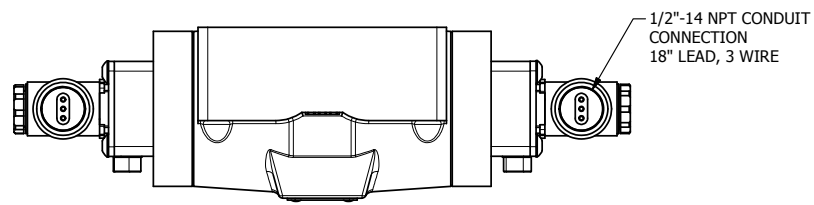

4

3

2

1

AAA
PRODUCTS
INTERNATIONAL

**AAA PRODUCTS
INTERNATIONAL**
7114 Harry Hines Blvd
Dallas, TX 75235

TITLE: 1/2" SUBPLATE, DBL SOL, 3 POS,
SPR CTR, SOL SHFT, CLSD CTR SPL,
MOLD-OVER, LCKNG OVRD

DRAWING NO.:
DIM_ESY4PJO