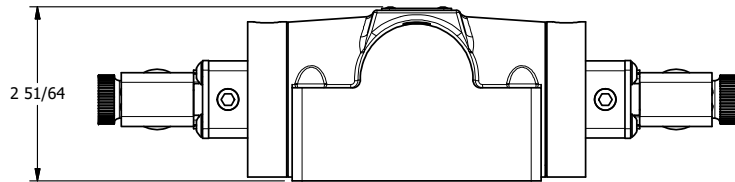

1/2"-14 NPT CONDUIT CONNECTION  
18" LEAD, 3-WIRE

**AAA**  
PRODUCTS  
INTERNATIONAL

**AAA PRODUCTS  
INTERNATIONAL**  
7114 Harry Hines Blvd  
Dallas, TX 75235

TITLE: 1/2" SUBPLATE, DBL SOL, 3 POS,  
CLSD SPR CTR, MOLD-OVER,  
DUST EXCLDR, EXT PILOT