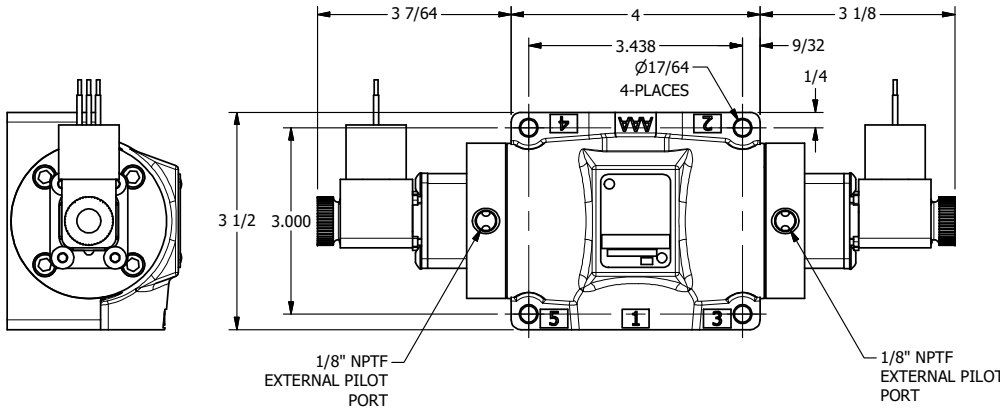

1/2"-14 NPT CONDUIT CONNECTION  
18" LEAD, 3-WIRE

**AAA**  
PRODUCTS  
INTERNATIONAL

**AAA PRODUCTS  
INTERNATIONAL**  
7114 Harry Hines Blvd  
Dallas, TX 75235

TITLE: 1/2" SUBPLATE, DBL SOL, 3 POS,  
CLSD SPR CTR, MOLD-OVER,  
DUST EXCLDR, EXT PILOT

DRAWING NO.:  
DIM\_ESY4PJLZ

THE INFORMATION CONTAINED WITHIN THIS DOCUMENT IS PROPRIETARY TO AAA PRODUCTS AND MAY NOT BE DISCLOSED WITHOUT PRIOR WRITTEN CONSENT