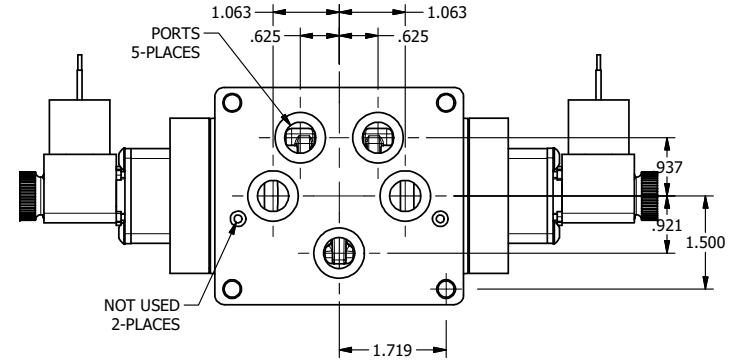

1/2"-14 NPT CONDUIT CONNECTION  
18" LEAD, 3-WIRE

**AAA**  
PRODUCTS  
INTERNATIONAL

**AAA PRODUCTS  
INTERNATIONAL**  
7114 Harry Hines Blvd  
Dallas, TX 75235

TITLE: 1/2" SUBPLATE, DBL SOL, 3 POS,  
CLSD SPR CTR, MOLD-OVER,  
DUST EXCLDR, EXT PILOT

DRAWING NO.:  
DIM\_ESY4PJLZ

THE INFORMATION CONTAINED WITHIN THIS DOCUMENT IS PROPRIETARY TO AAA PRODUCTS AND MAY NOT BE DISCLOSED WITHOUT PRIOR WRITTEN CONSENT