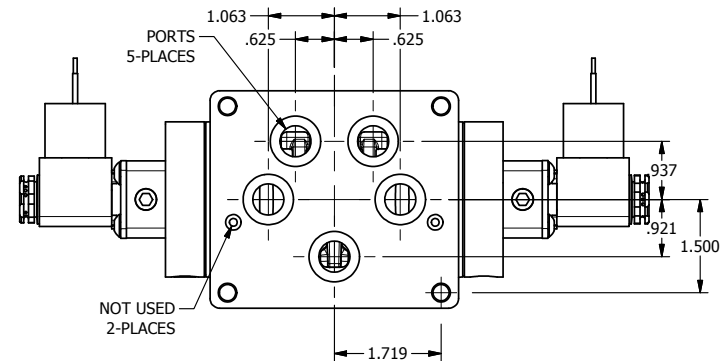

4

3

2

1

AAA
PRODUCTS
INTERNATIONAL

**AAA PRODUCTS
INTERNATIONAL**
7114 Harry Hines Blvd
Dallas, TX 75235

TITLE: 1/2" SUBPLATE, DBL SOL, 3 POS,
SPR CTR, SOL SHFT, CLSD CTR SPL,
MOLD-OVER, SIDE VENT

DRAWING NO.:
DIM_ESY4PJC