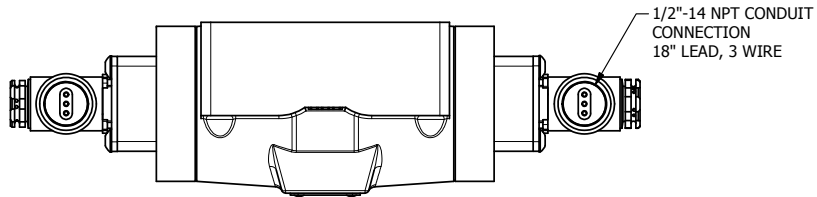

4

3

2

1

AAA
PRODUCTS
INTERNATIONAL

**AAA PRODUCTS
INTERNATIONAL**
7114 Harry Hines Blvd
Dallas, TX 75235

TITLE: 1/2" SUBPLATE, DBL SOL, 3 POS,
SPR CTR, SOL SHFT, CLSD CTR SPL,
MOLD-OVER, SIDE VENT

DRAWING NO.:
DIM_ESY4PJC