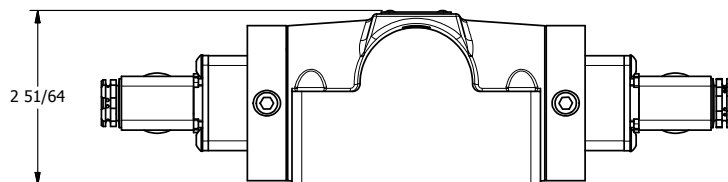

4

3

2

1

AAA
PRODUCTS
INTERNATIONAL

**AAA PRODUCTS
INTERNATIONAL**
7114 Harry Hines Blvd
Dallas, TX 75235

TITLE: 1/2" SUBPLATE, DBL SOL, 3 POS,
SPR CTR, SOL SHFT, CLSD CTR SPL,
MOLD-OVER, SIDE VENT

DRAWING NO.:
DIM_ESY4PJC