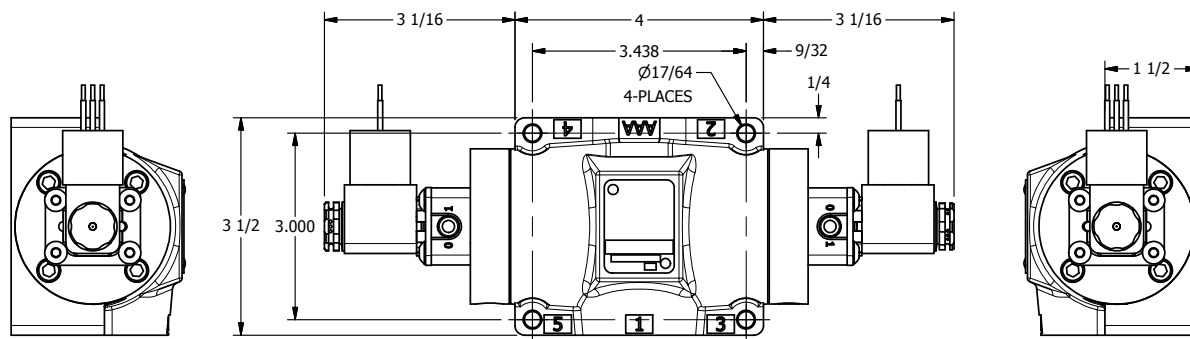

4

3

2

1

AAA
PRODUCTS
INTERNATIONAL

**AAA PRODUCTS
INTERNATIONAL**
7114 Harry Hines Blvd
Dallas, TX 75235

TITLE: 1/2" SUBPLATE, DBL SOL, 3 POS,
SPR CTR, SOL SHFT, CLSD CTR SPL,
MOLD-OVER, SIDE VENT

DRAWING NO.:
DIM_ESY4PJC