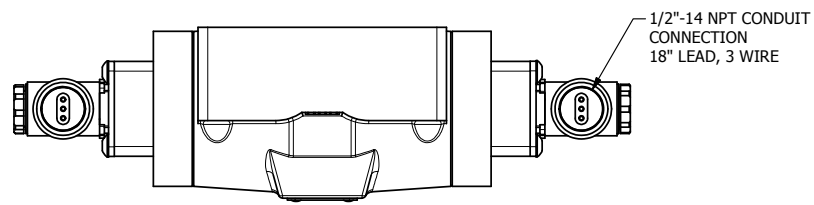

4

3

2

1

AAA
PRODUCTS
INTERNATIONAL

**AAA PRODUCTS
INTERNATIONAL**
7114 Harry Hines Blvd
Dallas, TX 75235

TITLE: 1/2" SUBPLATE, DBL SOL, 3 POS,
SPR CTR, SOL SHFT, CLSD CTR SPL,
MOLD-OVER

DRAWING NO.:
DIM_ESY4PJ