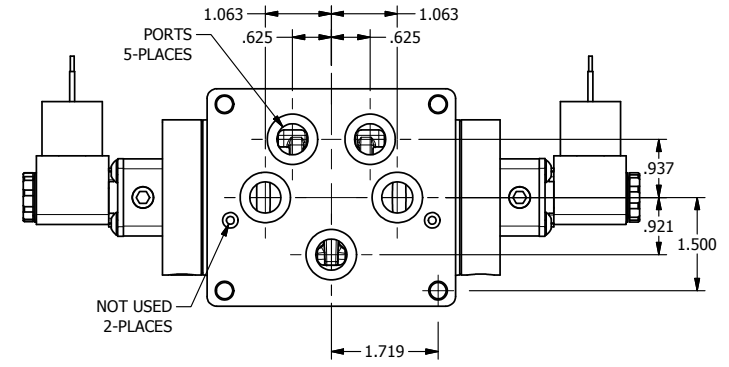

4

3

2

1

AAA
PRODUCTS
INTERNATIONAL

**AAA PRODUCTS
INTERNATIONAL**
7114 Harry Hines Blvd
Dallas, TX 75235

TITLE: 1/2" SUBPLATE, DBL SOL, 3 POS,
SPR CTR, SOL SHFT, CLSD CTR SPL,
MOLD-OVER

DRAWING NO.:
DIM_ESY4PJ