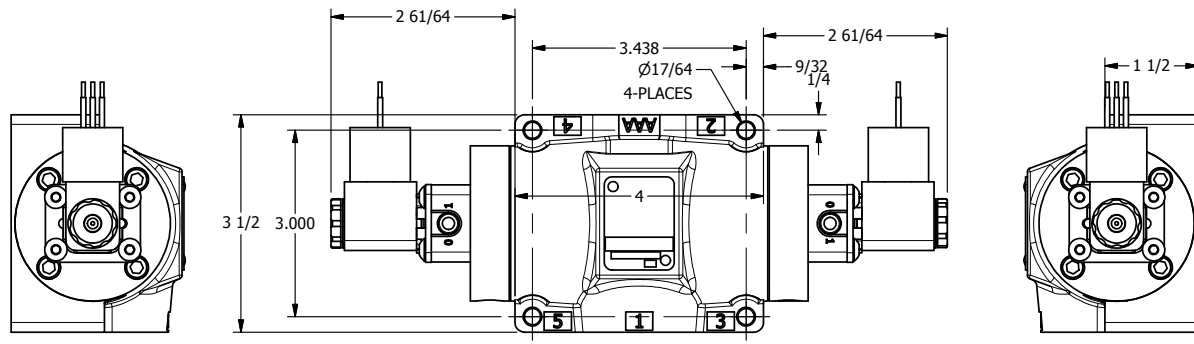

4

3

2

1

AAA
PRODUCTS
INTERNATIONAL

**AAA PRODUCTS
INTERNATIONAL**
7114 Harry Hines Blvd
Dallas, TX 75235

TITLE: 1/2" SUBPLATE, DBL SOL, 3 POS,
SPR CTR, SOL SHFT, CLSD CTR SPL,
MOLD-OVER

DRAWING NO.:
DIM_ESY4PJ