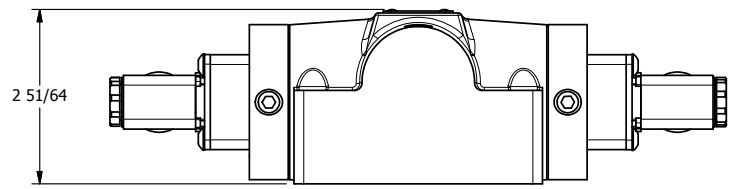

4

3

2

1

AAA
PRODUCTS
INTERNATIONAL

**AAA PRODUCTS
INTERNATIONAL**
7114 Harry Hines Blvd
Dallas, TX 75235

TITLE: 1/2" SUBPLATE, DBL SOL, 3 POS,
SPR CTR, SOL SHFT, CLSD CTR SPL,
MOLD-OVER

DRAWING NO.:
DIM_ESY4PJ