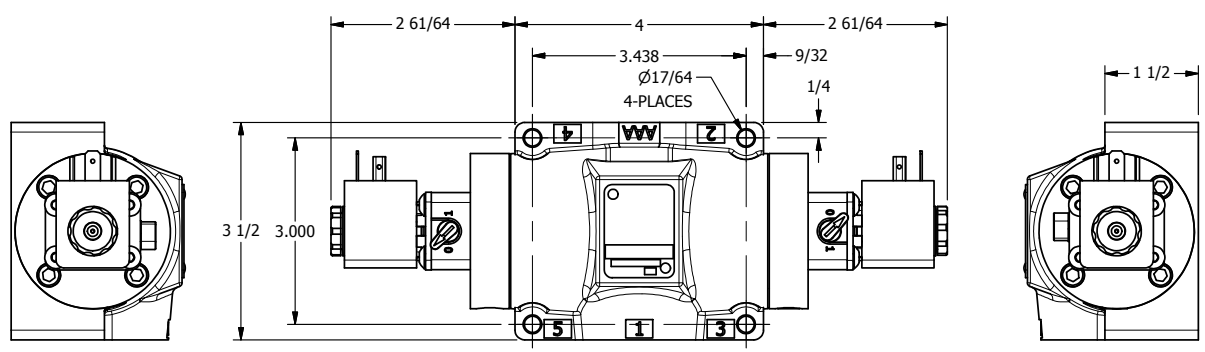

4

3

2

1

AAA
PRODUCTS
INTERNATIONAL

**AAA PRODUCTS
INTERNATIONAL**
7114 Harry Hines Blvd
Dallas, TX 75235

TITLE: 1/2" SUBPLATE, DBL SOL, 3 POS,
SPR CTR, SOL SHFT, CLSD CTR SPL,
HIGH TEMP, LCKNG OVRD

DRAWING NO.:
DIM_ESY4PHO