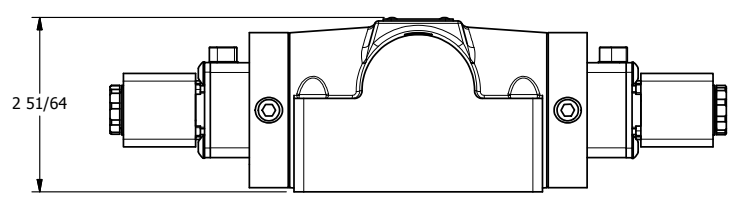

4

3

2

1

AAA
PRODUCTS
INTERNATIONAL

**AAA PRODUCTS
INTERNATIONAL**
7114 Harry Hines Blvd
Dallas, TX 75235

TITLE: 1/2" SUBPLATE, DBL SOL, 3 POS,
SPR CTR, SOL SHFT, CLSD CTR SPL,
HIGH TEMP, LCKNG OVRD

DRAWING NO.:
DIM_ESY4PHO