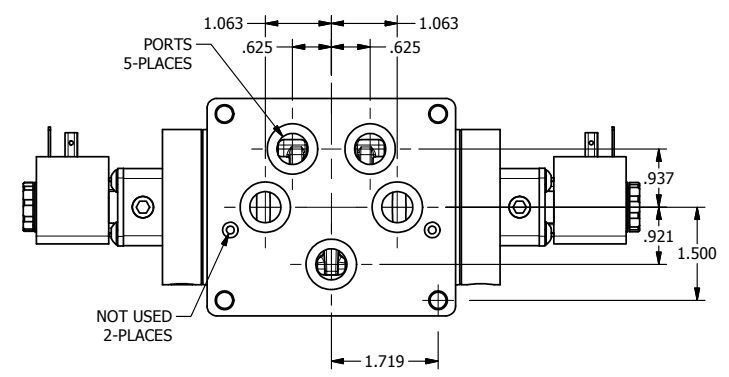

4

3

2

1

AAA
PRODUCTS
INTERNATIONAL

**AAA PRODUCTS
INTERNATIONAL**
7114 Harry Hines Blvd
Dallas, TX 75235

TITLE: 1/2" SUBPLATE, DBL SOL, 3 POS,
SPR CTR, SOL SHFT, CLSD CTR SPL,
HIGH TEMP, LCKNG OVRD

DRAWING NO.:
DIM_ESY4PHO