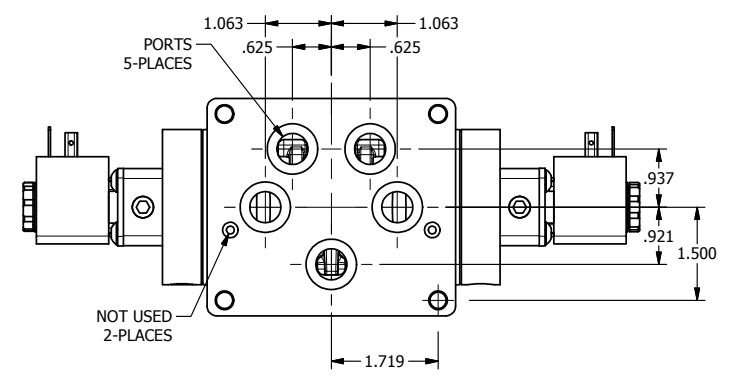

4

3

2

1

AAA
PRODUCTS
INTERNATIONAL

AAA PRODUCTS INTERNATIONAL
7114 Harry Hines Blvd
Dallas, TX 75235

TITLE: 1/2" SUBPLATE, DBL SOL, 3 POS,
SPR CTR, SOL SHFT, CLSD CTR SPL
HIGH TEMP

DRAWING NO.:
DIM_ESY4PH