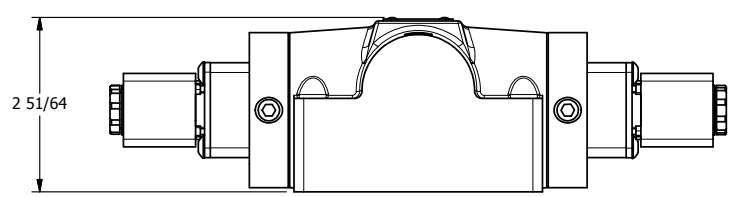

4

3

2

1

AAA
PRODUCTS
INTERNATIONAL

AAA PRODUCTS INTERNATIONAL
7114 Harry Hines Blvd
Dallas, TX 75235

TITLE: 1/2" SUBPLATE, DBL SOL, 3 POS,
SPR CTR, SOL SHFT, CLSD CTR SPL
HIGH TEMP

DRAWING NO.:
DIM_ESY4PH