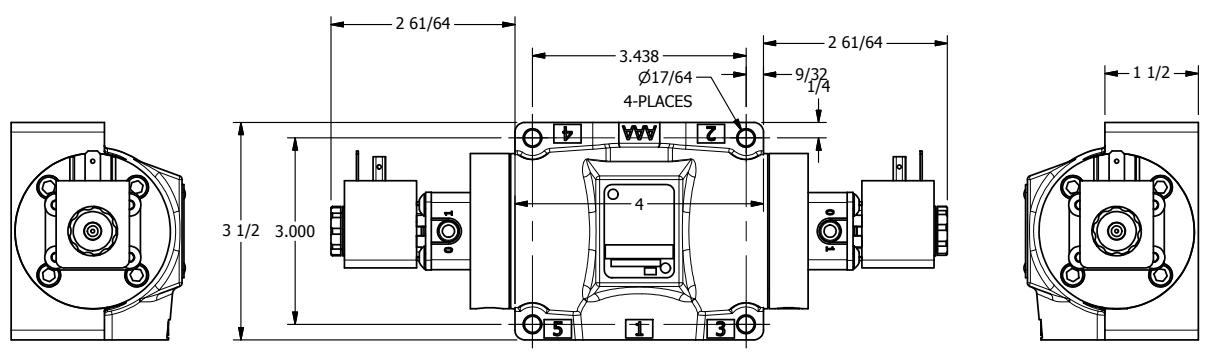

4

3

2

1

AAA
PRODUCTS
INTERNATIONAL

AAA PRODUCTS INTERNATIONAL
7114 Harry Hines Blvd
Dallas, TX 75235

TITLE: 1/2" SUBPLATE, DBL SOL, 3 POS,
SPR CTR, SOL SHFT, CLSD CTR SPL
HIGH TEMP

DRAWING NO.:
DIM_ESY4PH