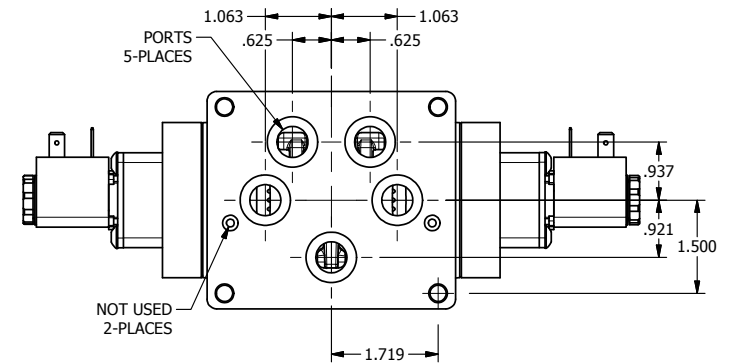

4

3

2

1

AAA
PRODUCTS
INTERNATIONAL

**AAA PRODUCTS
INTERNATIONAL**
7114 Harry Hines Blvd
Dallas, TX 75235

TITLE: 1/2" SUBPLATE, DBL SOL, 3 POS,
SPR CTR, SOL SHFT, FLOAT CTR SPL,
EXT PILOT

DRAWING NO.:
DIM_ESY4PGZ