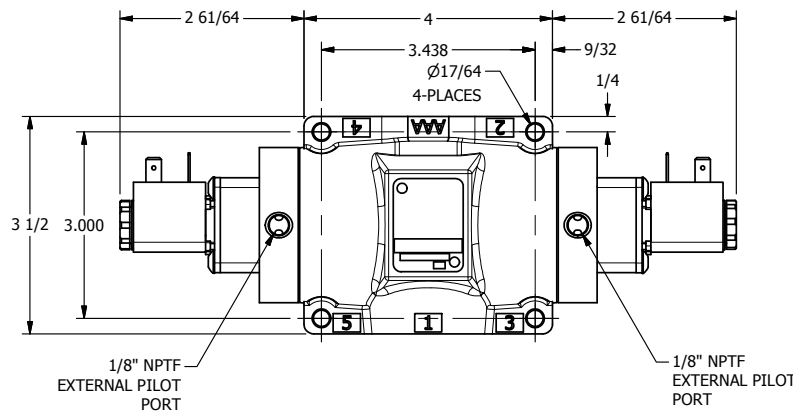

4

3

2

1

AAA
PRODUCTS
INTERNATIONAL

**AAA PRODUCTS
INTERNATIONAL**
7114 Harry Hines Blvd
Dallas, TX 75235

TITLE: 1/2" SUBPLATE, DBL SOL, 3 POS,
SPR CTR, SOL SHFT, FLOAT CTR SPL,
EXT PILOT

DRAWING NO.:
DIM_ESY4PGZ