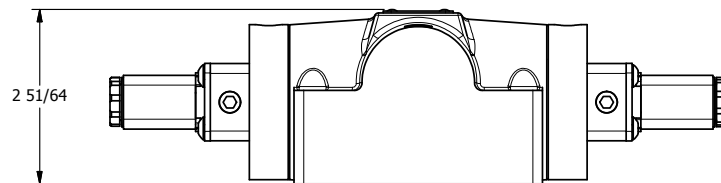

4

3

2

1

AAA
PRODUCTS
INTERNATIONAL

**AAA PRODUCTS
INTERNATIONAL**
7114 Harry Hines Blvd
Dallas, TX 75235

TITLE: 1/2" SUBPLATE, DBL SOL, 3 POS,
SPR CTR, SOL SHFT, FLOAT CTR SPL,
EXT PILOT

DRAWING NO.:
DIM_ESY4PGZ