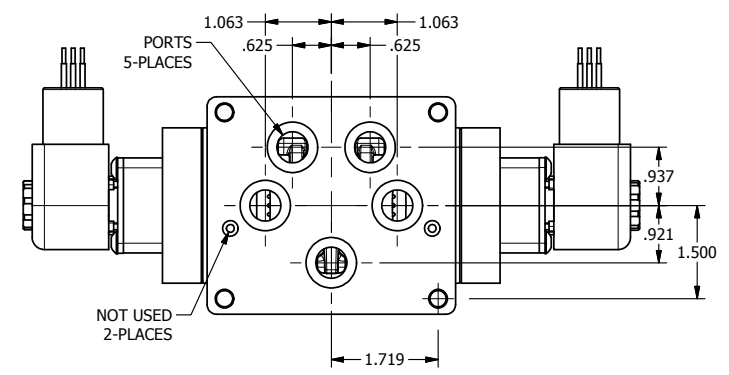

4

3

2

1

AAA
PRODUCTS
INTERNATIONAL

**AAA PRODUCTS
INTERNATIONAL**
7114 Harry Hines Blvd
Dallas, TX 75235

TITLE: 1/2" SUBPLATE, DBL SOL, 3 POS,
SPR CTR, SOL SHFT, FLOAT CTR SPL,
EXPL PROOF, EXT PILOT

DRAWING NO.:
DIM_ESY4PGXZ