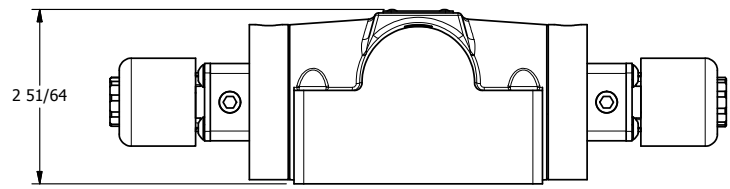

4

3

2

1

AAA
PRODUCTS
INTERNATIONAL

**AAA PRODUCTS
INTERNATIONAL**
7114 Harry Hines Blvd
Dallas, TX 75235

TITLE: 1/2" SUBPLATE, DBL SOL, 3 POS,
SPR CTR, SOL SHFT, FLOAT CTR SPL,
EXPL PROOF, EXT PILOT

DRAWING NO.:
DIM_ESY4PGXZ