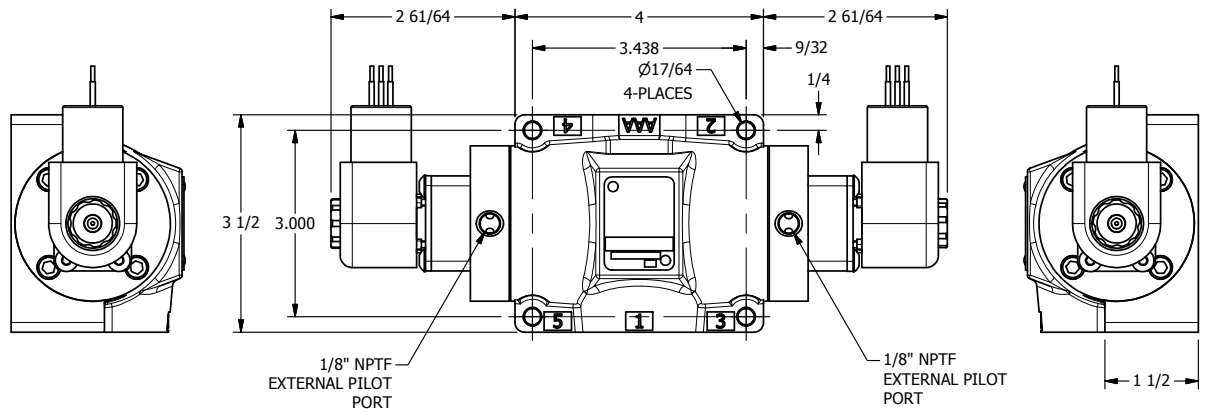

4

3

2

1

AAA
PRODUCTS
INTERNATIONAL

**AAA PRODUCTS
INTERNATIONAL**
7114 Harry Hines Blvd
Dallas, TX 75235

TITLE: 1/2" SUBPLATE, DBL SOL, 3 POS,
SPR CTR, SOL SHFT, FLOAT CTR SPL,
EXPL PROOF, EXT PILOT

DRAWING NO.:
DIM_ESY4PGXZ