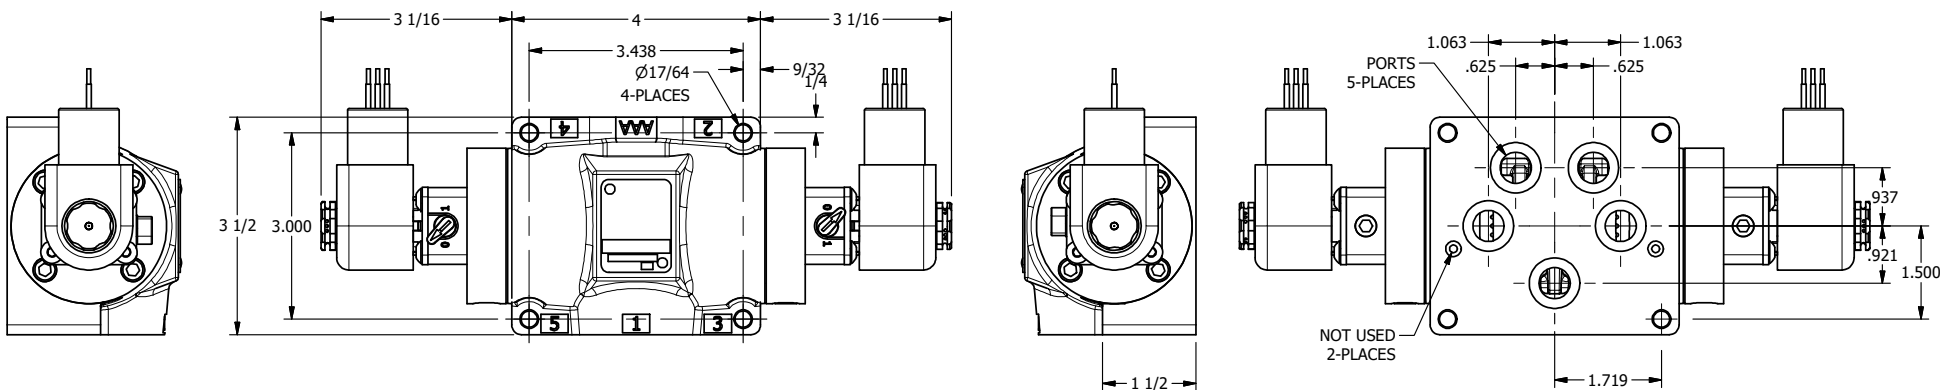

4

3

2

1

AAA
PRODUCTS
INTERNATIONAL

**AAA PRODUCTS
INTERNATIONAL**
7114 Harry Hines Blvd
Dallas, TX 75235

TITLE: 1/2" SUBPLATE, DBL SOL, 3 POS,
SPR CTR, SOL SHFT, FLOAT CTR SPL,
EXPL PROOF, LCKNG OVRD, SIDE VENT

DRAWING NO.:
DIM_ESY4PGXOC

THE INFORMATION CONTAINED WITHIN THIS DOCUMENT IS PROPRIETARY TO AAA PRODUCTS AND MAY NOT BE DISCLOSED WITHOUT PRIOR WRITTEN CONSENT

4

3

2

B

B

A