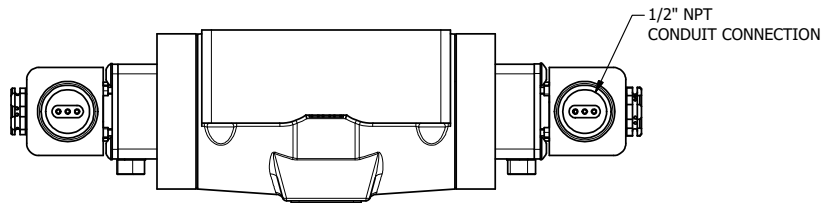

4

3

2

1

AAA
PRODUCTS
INTERNATIONAL

**AAA PRODUCTS
INTERNATIONAL**
7114 Harry Hines Blvd
Dallas, TX 75235

TITLE: 1/2" SUBPLATE, DBL SOL, 3 POS,
SPR CTR, SOL SHFT, FLOAT CTR SPL,
EXPL PROOF, LCKNG OVRD, SIDE VENT