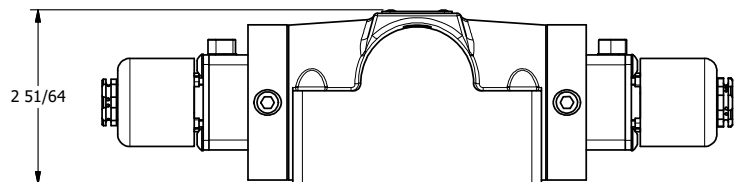

4

3

2

1

AAA
PRODUCTS
INTERNATIONAL

**AAA PRODUCTS
INTERNATIONAL**
7114 Harry Hines Blvd
Dallas, TX 75235

TITLE: 1/2" SUBPLATE, DBL SOL, 3 POS,
SPR CTR, SOL SHFT, FLOAT CTR SPL,
EXPL PROOF, LCKNG OVRD, SIDE VENT