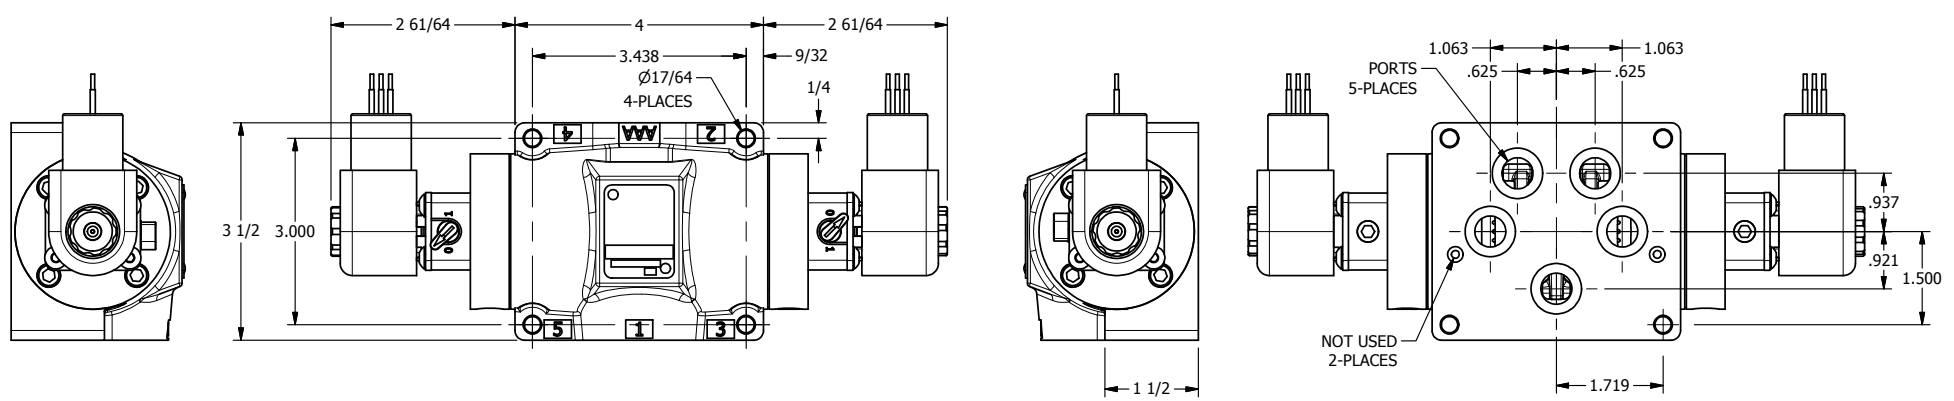

4

3

2

1

AAA
PRODUCTS
INTERNATIONAL

**AAA PRODUCTS
INTERNATIONAL**
7114 Harry Hines Blvd
Dallas, TX 75235

TITLE: 1/2" SUBPLATE, DBL SOL, 3 POS,
SPR CTR, SOL SHFT, FLOAT CTR SPL,
EXPL PROOF, LCKNG OVRD

DRAWING NO.:
DIM_ESY4PGXO