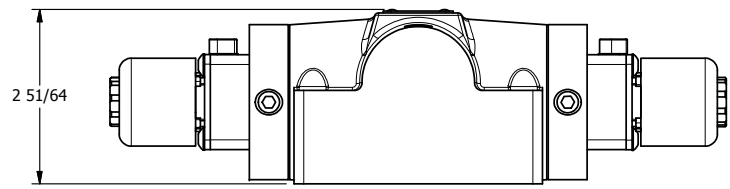

4

3

2

1

AAA
PRODUCTS
INTERNATIONAL

**AAA PRODUCTS
INTERNATIONAL**
7114 Harry Hines Blvd
Dallas, TX 75235

TITLE: 1/2" SUBPLATE, DBL SOL, 3 POS,
SPR CTR, SOL SHFT, FLOAT CTR SPL,
EXPL PROOF, LCKNG OVRD

DRAWING NO.:
DIM_ESY4PGXO