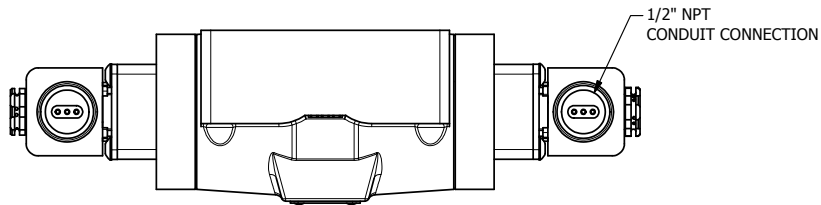

4

3

2

1

1/2" NPT
CONDUIT CONNECTION

B

B

A

A

A

A

2 51/64

AAA
PRODUCTS
INTERNATIONAL

**AAA PRODUCTS
INTERNATIONAL**
7114 Harry Hines Blvd
Dallas, TX 75235

TITLE: 1/2" SUBPLATE, DBL SOL, 3 POS,
SPR CTR, SOL SHFT, FLOAT CTR SPL,
EXPLOSION PROOF, SIDE VENT