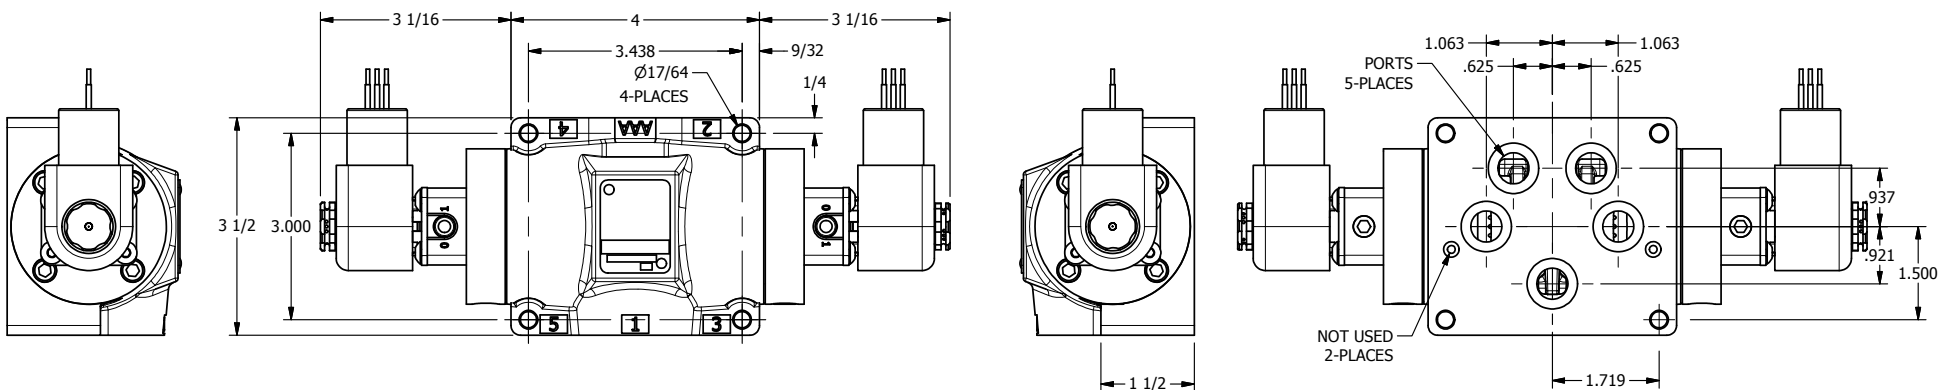

4

3

2

1

1/2" NPT
CONDUIT CONNECTION

B

B

A

A

A

A

2 51/64

AAA
PRODUCTS
INTERNATIONAL

**AAA PRODUCTS
INTERNATIONAL**
7114 Harry Hines Blvd
Dallas, TX 75235

TITLE: 1/2" SUBPLATE, DBL SOL, 3 POS,
SPR CTR, SOL SHFT, FLOAT CTR SPL,
EXPLOSION PROOF, SIDE VENT