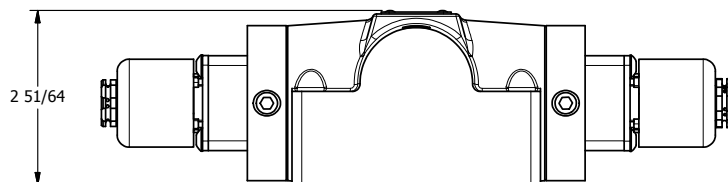

4

3

2

1

1/2" NPT
CONDUIT CONNECTION

B

B

A

A

A

A

2 51/64

AAA
PRODUCTS
INTERNATIONAL

**AAA PRODUCTS
INTERNATIONAL**
7114 Harry Hines Blvd
Dallas, TX 75235

TITLE: 1/2" SUBPLATE, DBL SOL, 3 POS,
SPR CTR, SOL SHFT, FLOAT CTR SPL,
EXPLOSION PROOF, SIDE VENT