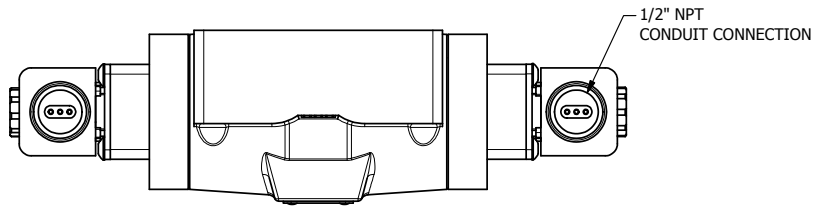

4

3

2

1

**AAA**  
PRODUCTS  
INTERNATIONAL

**AAA PRODUCTS  
INTERNATIONAL**  
7114 Harry Hines Blvd  
Dallas, TX 75235

TITLE: 1/2" SUBPLATE, DBL SOL, 3 POS,  
SPR CTR, SOL SHFT, FLOAT CTR SPL,  
EXPLOSION PROOF