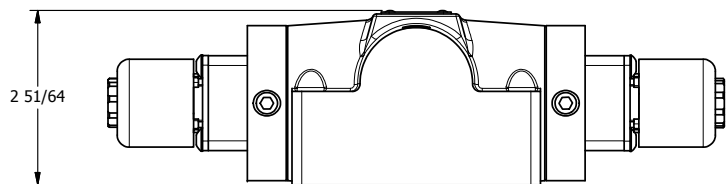

4

3

2

1

**AAA**  
PRODUCTS  
INTERNATIONAL

**AAA PRODUCTS  
INTERNATIONAL**  
7114 Harry Hines Blvd  
Dallas, TX 75235

TITLE: 1/2" SUBPLATE, DBL SOL, 3 POS,  
SPR CTR, SOL SHFT, FLOAT CTR SPL,  
EXPLOSION PROOF