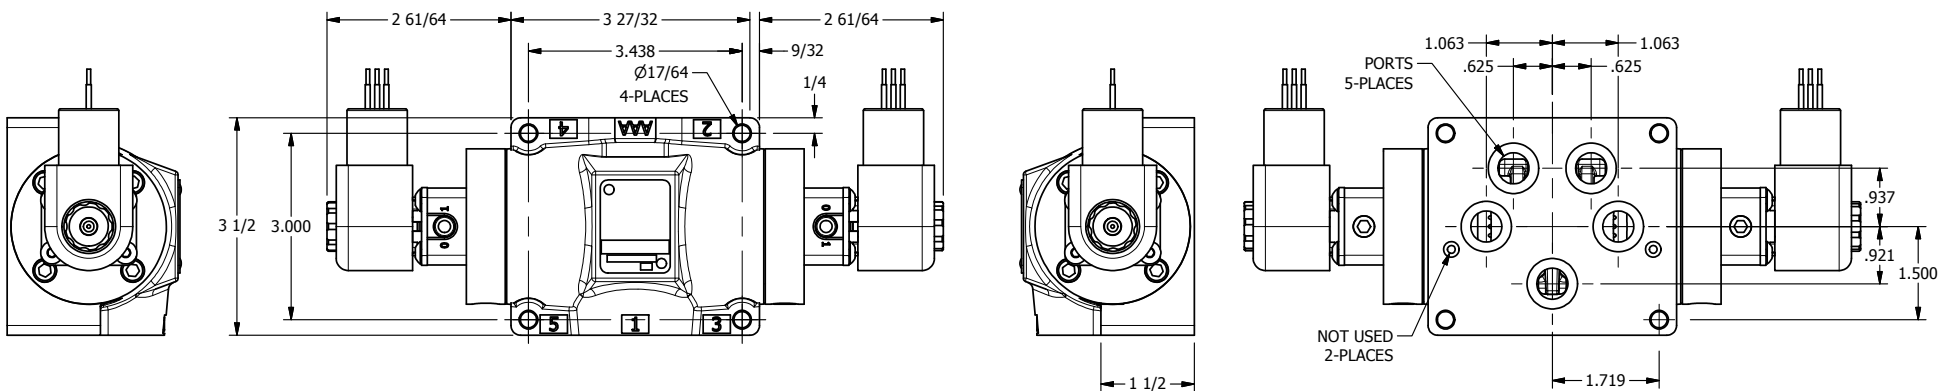

4

3

2

1

**AAA**  
PRODUCTS  
INTERNATIONAL

**AAA PRODUCTS  
INTERNATIONAL**  
7114 Harry Hines Blvd  
Dallas, TX 75235

TITLE: 1/2" SUBPLATE, DBL SOL, 3 POS,  
SPR CTR, SOL SHFT, FLOAT CTR SPL,  
EXPLOSION PROOF

DRAWING NO.:  
DIM\_ESY4PGX

THE INFORMATION CONTAINED WITHIN THIS DOCUMENT IS PROPRIETARY TO AAA PRODUCTS AND MAY NOT BE DISCLOSED WITHOUT PRIOR WRITTEN CONSENT

4

3

2

1

B

B