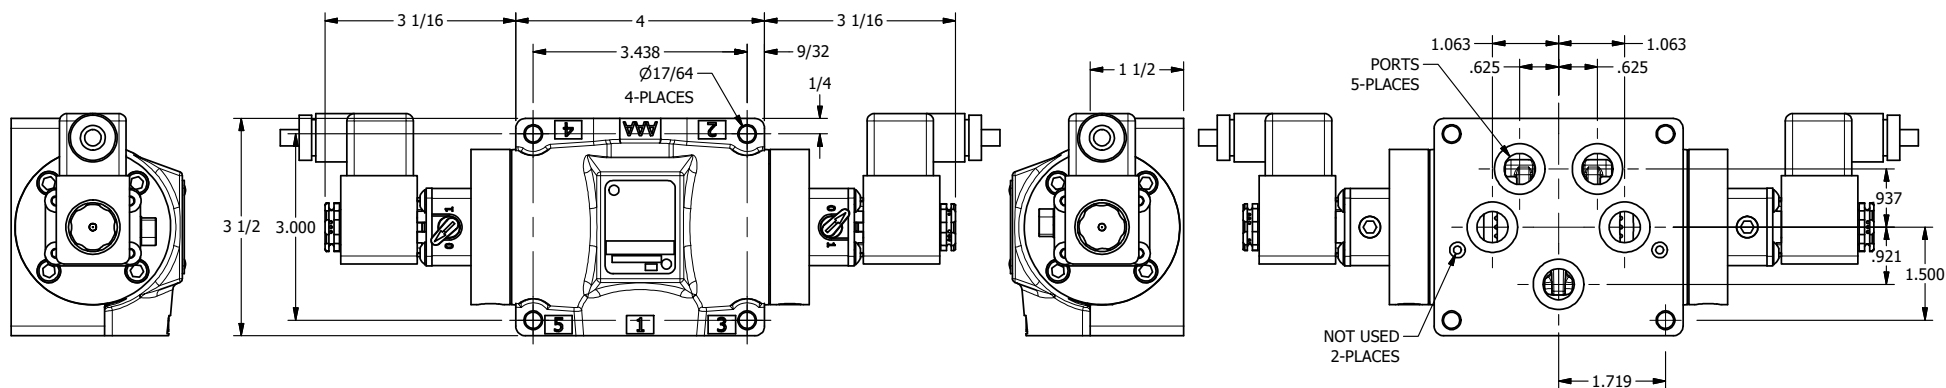

4

3

2

1

AAA
PRODUCTS
INTERNATIONAL

**AAA PRODUCTS
INTERNATIONAL**
7114 Harry Hines Blvd
Dallas, TX 75235

TITLE: 1/2" SUBPLATE, DBL SOL, 3 POS,
SPR CTR, SOL SHFT, FLOAT CTR SPL,
ATEX, LCKNG OVRD, SIDE VENT

DRAWING NO.:
DIM_ESY4PGTOC