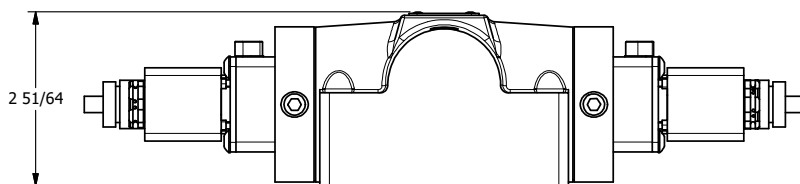

4

3

2

1

AAA
PRODUCTS
INTERNATIONAL

**AAA PRODUCTS
INTERNATIONAL**
7114 Harry Hines Blvd
Dallas, TX 75235

TITLE: 1/2" SUBPLATE, DBL SOL, 3 POS,
SPR CTR, SOL SHFT, FLOAT CTR SPL,
ATEX, LCKNG OVRD, SIDE VENT

DRAWING NO.:
DIM_ESY4PGTOC