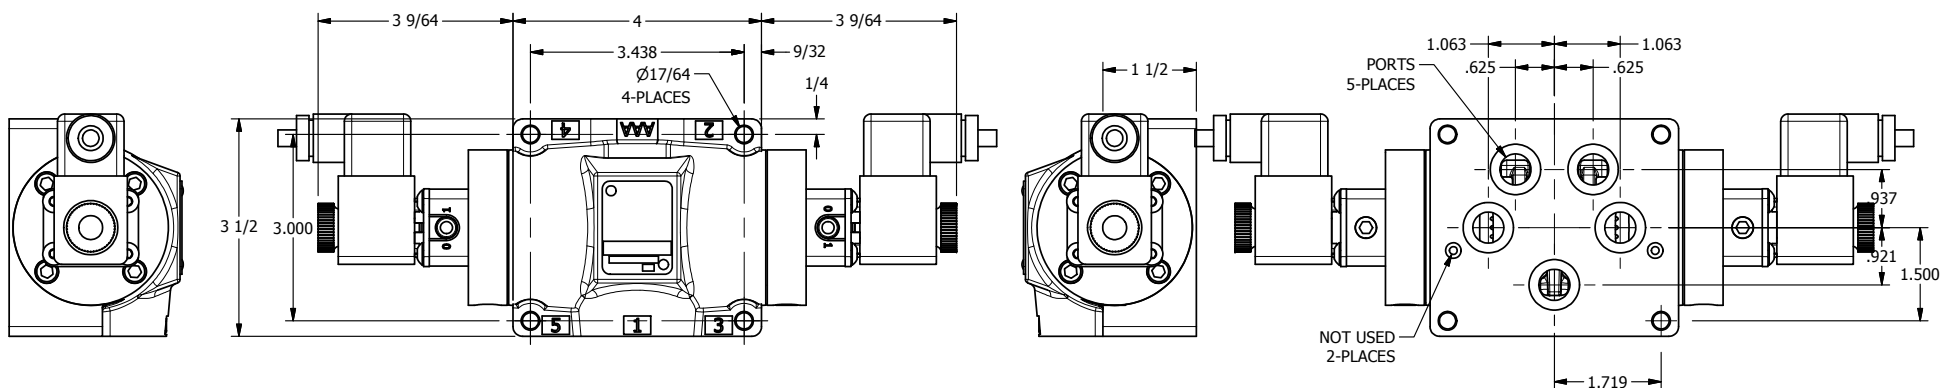

4

3

2

1

**AAA**  
PRODUCTS  
INTERNATIONAL

**AAA PRODUCTS  
INTERNATIONAL**  
7114 Harry Hines Blvd  
Dallas, TX 75235

TITLE: 1/2" SUBPLATE, DBL SOL, 3 POS,  
SPR CTR, SOL SHFT, FLOAT CTR SPL,  
ATEX, DUST EXCLDR

DRAWING NO.:  
DIM\_ESY4PGTL

THE INFORMATION CONTAINED WITHIN THIS DOCUMENT IS PROPRIETARY TO AAA PRODUCTS AND MAY NOT BE DISCLOSED WITHOUT PRIOR WRITTEN CONSENT

4

3

2

1

B

B