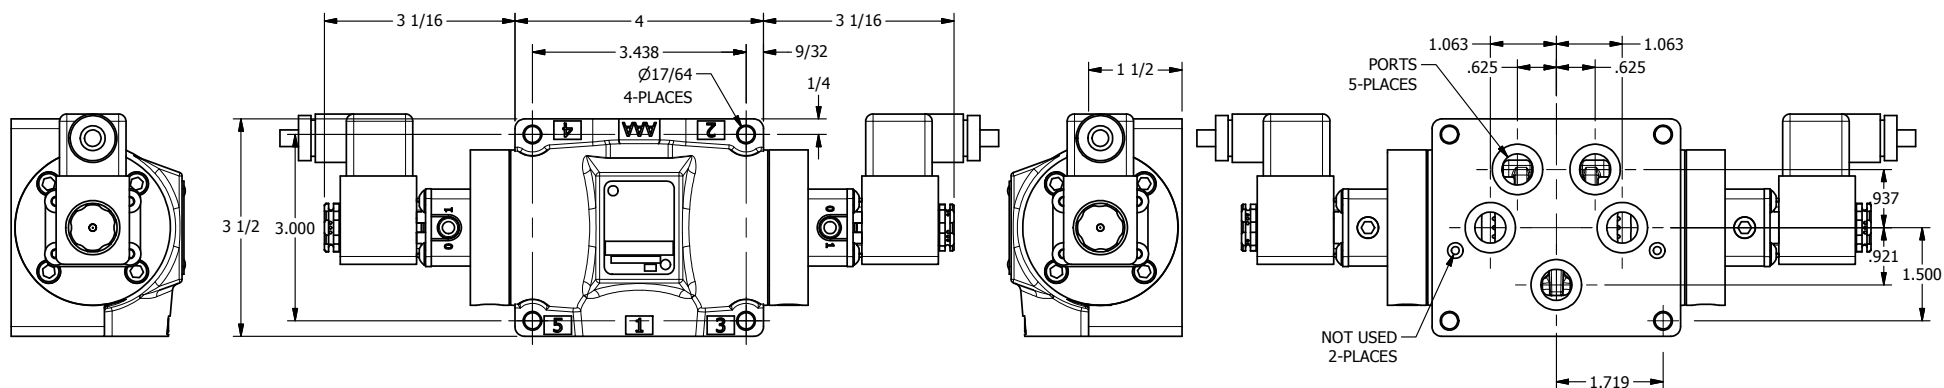

4

3

2

1

AAA
PRODUCTS
INTERNATIONAL

**AAA PRODUCTS
INTERNATIONAL**
7114 Harry Hines Blvd
Dallas, TX 75235

TITLE: 1/2" SUBPLATE, DBL SOL, 3 POS,
SPR CTR, SOL SHFT, FLOAT CTR SPL,
ATEX, SIDE VENT

DRAWING NO.:
DIM_ESY4PGTC