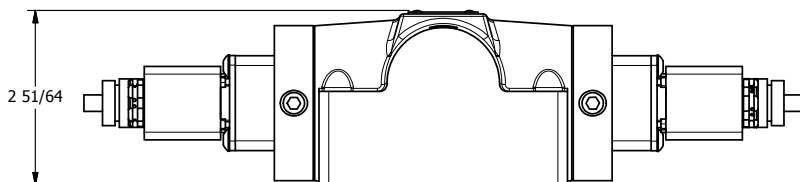

4

3

2

1

AAA
PRODUCTS
INTERNATIONAL

**AAA PRODUCTS
INTERNATIONAL**
7114 Harry Hines Blvd
Dallas, TX 75235

TITLE: 1/2" SUBPLATE, DBL SOL, 3 POS,
SPR CTR, SOL SHFT, FLOAT CTR SPL,
ATEX, SIDE VENT

DRAWING NO.:
DIM_ESY4PGTC