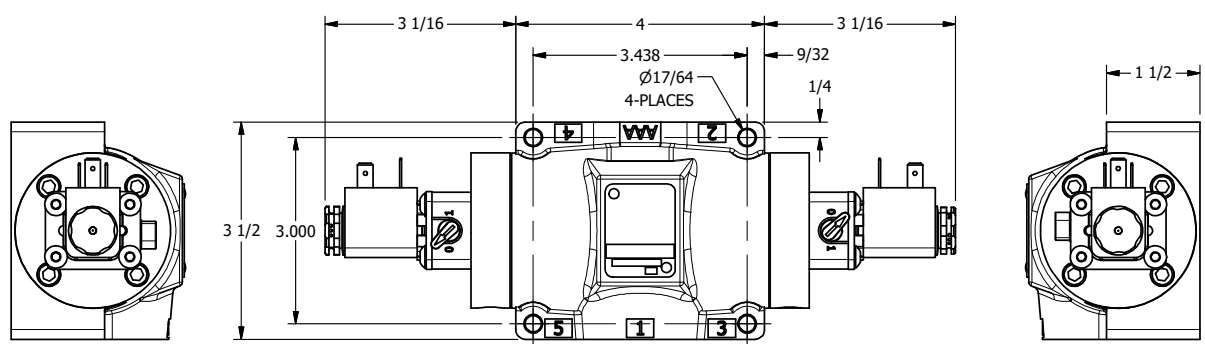

4

3

2

1

B

B

A

A

4

3

2

1

↖

↗

AAA
PRODUCTS
INTERNATIONAL

**AAA PRODUCTS
INTERNATIONAL**
7114 Harry Hines Blvd
Dallas, TX 75235

TITLE: 1/2" SUBPLATE, DBL SOL, 3 POS,
SPR CTR, SOL SHFT, FLOAT CTR SPL,
LCKNG OVRD, SIDE VENT

DRAWING NO.:
DIM_ESY4PGOC

THE INFORMATION CONTAINED WITHIN THIS DOCUMENT IS PROPRIETARY TO AAA PRODUCTS AND MAY NOT BE DISCLOSED WITHOUT PRIOR WRITTEN CONSENT