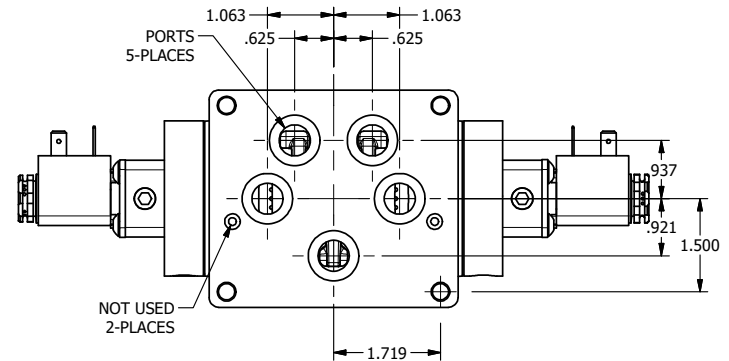

4

3

2

1

B

B

A

A

4

3

2

1

↖

↗

AAA
PRODUCTS
INTERNATIONAL

**AAA PRODUCTS
INTERNATIONAL**
7114 Harry Hines Blvd
Dallas, TX 75235

TITLE: 1/2" SUBPLATE, DBL SOL, 3 POS,
SPR CTR, SOL SHFT, FLOAT CTR SPL,
LCKNG OVRD, SIDE VENT

DRAWING NO.:
DIM_ESY4PGOC

THE INFORMATION CONTAINED WITHIN THIS DOCUMENT IS PROPRIETARY TO AAA PRODUCTS AND MAY NOT BE DISCLOSED WITHOUT PRIOR WRITTEN CONSENT