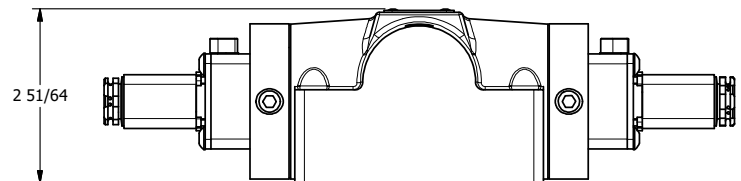

4

3

2

1

B

B

A

A

4

3

2

1

↖

↗

AAA
PRODUCTS
INTERNATIONAL

**AAA PRODUCTS
INTERNATIONAL**
7114 Harry Hines Blvd
Dallas, TX 75235

TITLE: 1/2" SUBPLATE, DBL SOL, 3 POS,
SPR CTR, SOL SHFT, FLOAT CTR SPL,
LCKNG OVRD, SIDE VENT

DRAWING NO.:
DIM_ESY4PGOC

THE INFORMATION CONTAINED WITHIN THIS DOCUMENT IS PROPRIETARY TO AAA PRODUCTS AND MAY NOT BE DISCLOSED WITHOUT PRIOR WRITTEN CONSENT