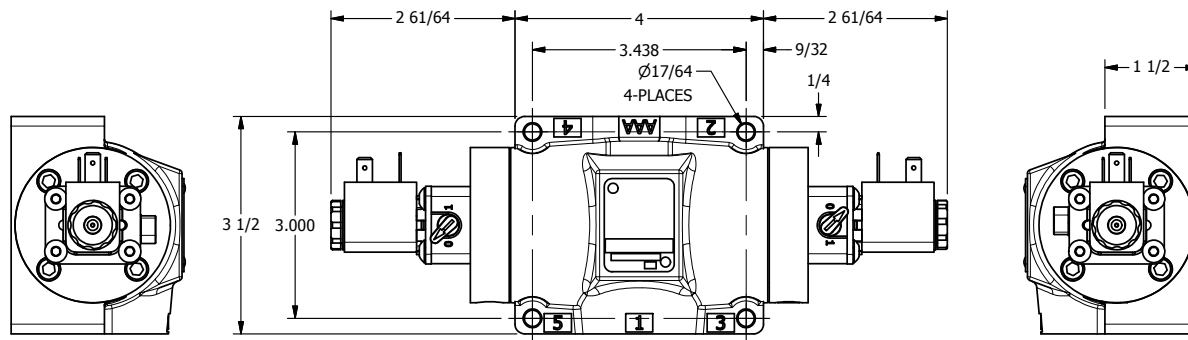

4

3

2

1

**AAA**  
PRODUCTS  
INTERNATIONAL

**AAA PRODUCTS  
INTERNATIONAL**  
7114 Harry Hines Blvd  
Dallas, TX 75235

TITLE: 1/2" SUBPLATE, DBL SOL, 3 POS,  
SPR CTR, SOL SHFT, FLOAT CTR SPL,  
LCKNG OVRD

DRAWING NO.:  
DIM\_ESY4PGO