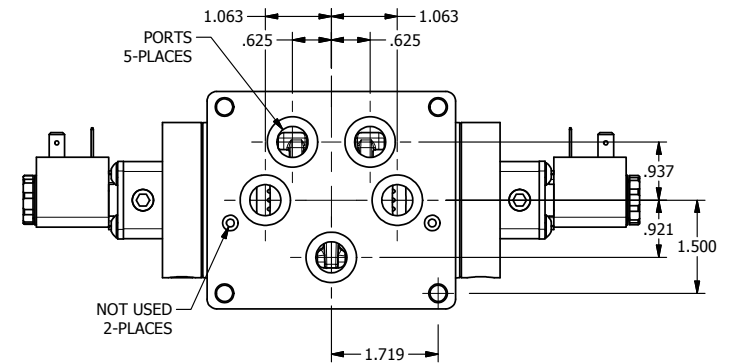

4

3

2

1

**AAA**  
PRODUCTS  
INTERNATIONAL

**AAA PRODUCTS  
INTERNATIONAL**  
7114 Harry Hines Blvd  
Dallas, TX 75235

TITLE: 1/2" SUBPLATE, DBL SOL, 3 POS,  
SPR CTR, SOL SHFT, FLOAT CTR SPL,  
LCKNG OVRD

DRAWING NO.:  
DIM\_ESY4PGO