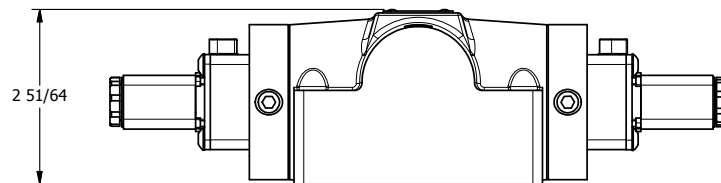

4

3

2

1

**AAA**  
PRODUCTS  
INTERNATIONAL

**AAA PRODUCTS  
INTERNATIONAL**  
7114 Harry Hines Blvd  
Dallas, TX 75235

TITLE: 1/2" SUBPLATE, DBL SOL, 3 POS,  
SPR CTR, SOL SHFT, FLOAT CTR SPL,  
LCKNG OVRD

DRAWING NO.:  
DIM\_ESY4PGO