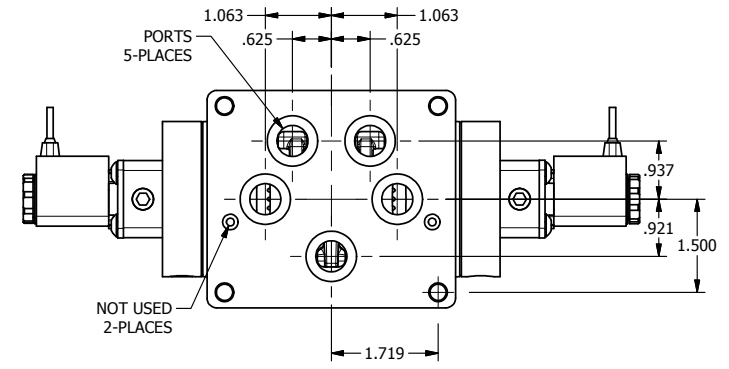

4

3

2

1

**AAA PRODUCTS
INTERNATIONAL**
7114 Harry Hines Blvd
Dallas, TX 75235

TITLE: 1/2" SUBPLATE, DBL SOL, 3 POS,
SPR CTR, SOL SHFT, FLOAT CTR SPL,
FLYING LEAD, LCKNG OVRD

DRAWING NO.:
DIM_ESY4PGMO

THE INFORMATION CONTAINED WITHIN THIS DOCUMENT IS PROPRIETARY TO AAA PRODUCTS AND MAY NOT BE DISCLOSED WITHOUT PRIOR WRITTEN CONSENT