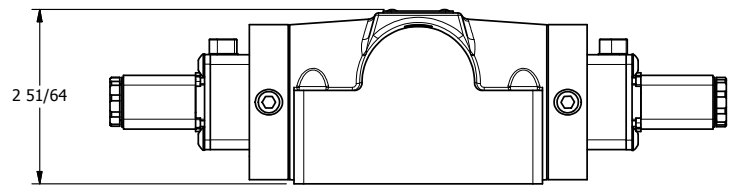

4

3

2

1

**AAA PRODUCTS
INTERNATIONAL**
7114 Harry Hines Blvd
Dallas, TX 75235

TITLE: 1/2" SUBPLATE, DBL SOL, 3 POS,
SPR CTR, SOL SHFT, FLOAT CTR SPL,
FLYING LEAD, LCKNG OVRD

DRAWING NO.:
DIM_ESY4PGMO

THE INFORMATION CONTAINED WITHIN THIS DOCUMENT IS PROPRIETARY TO AAA PRODUCTS AND MAY NOT BE DISCLOSED WITHOUT PRIOR WRITTEN CONSENT