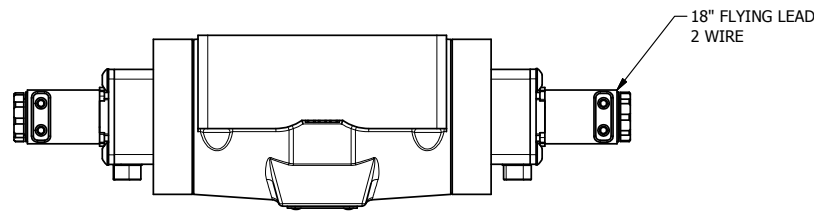

4

3

2

1

**AAA PRODUCTS
INTERNATIONAL**
7114 Harry Hines Blvd
Dallas, TX 75235

TITLE: 1/2" SUBPLATE, DBL SOL, 3 POS,
SPR CTR, SOL SHFT, FLOAT CTR SPL,
FLYING LEAD, LCKNG OVRD

DRAWING NO.:
DIM_ESY4PGMO

THE INFORMATION CONTAINED WITHIN THIS DOCUMENT IS PROPRIETARY TO AAA PRODUCTS AND MAY NOT BE DISCLOSED WITHOUT PRIOR WRITTEN CONSENT