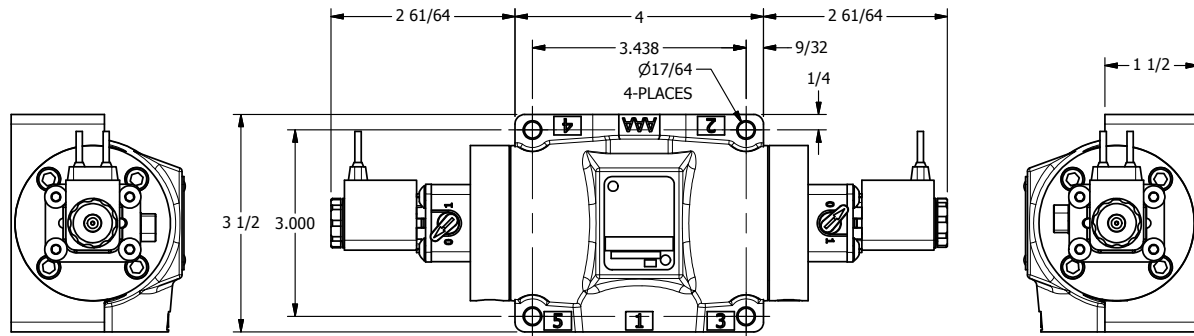

4

3

2

1

**AAA PRODUCTS
INTERNATIONAL**
7114 Harry Hines Blvd
Dallas, TX 75235

TITLE: 1/2" SUBPLATE, DBL SOL, 3 POS,
SPR CTR, SOL SHFT, FLOAT CTR SPL,
FLYING LEAD, LCKNG OVRD

DRAWING NO.:
DIM_ESY4PGMO

THE INFORMATION CONTAINED WITHIN THIS DOCUMENT IS PROPRIETARY TO AAA PRODUCTS AND MAY NOT BE DISCLOSED WITHOUT PRIOR WRITTEN CONSENT