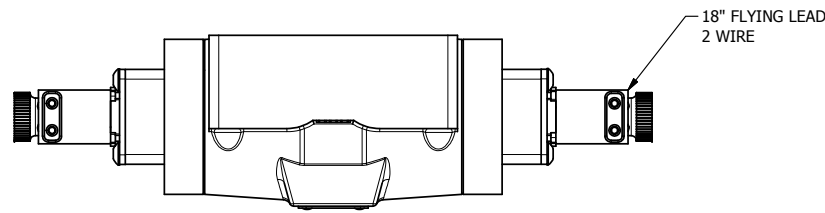

4

3

2

1

AAA PRODUCTS INTERNATIONAL
 7114 Harry Hines Blvd
 Dallas, TX 75235

TITLE: 1/2" SUBPLATE, DBL SOL, 3 POS,
 SPR CTR, SOL SHFT, FLOAT CTR SPL,
 FLYING LEAD, DUST EXCLDR

DRAWING NO.:
 DIM_ESY4PGML

4