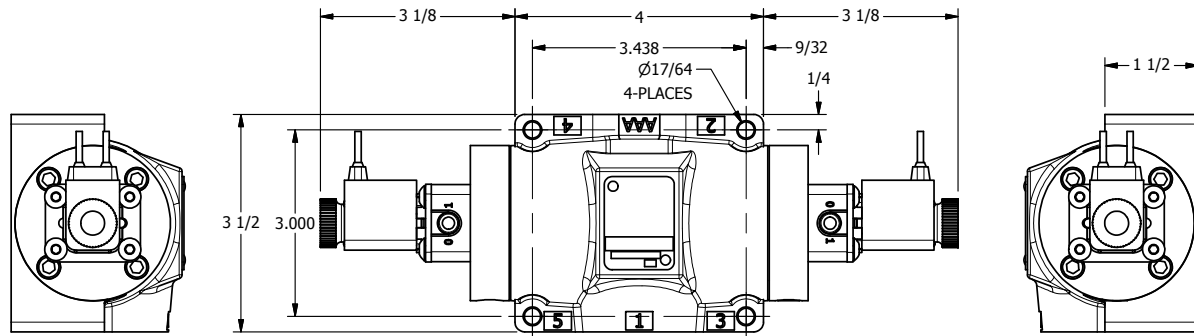

4

3

2

1

AAA PRODUCTS INTERNATIONAL
 7114 Harry Hines Blvd
 Dallas, TX 75235

TITLE: 1/2" SUBPLATE, DBL SOL, 3 POS,
 SPR CTR, SOL SHFT, FLOAT CTR SPL,
 FLYING LEAD, DUST EXCLDR

DRAWING NO.:
 DIM_ESY4PGML

4