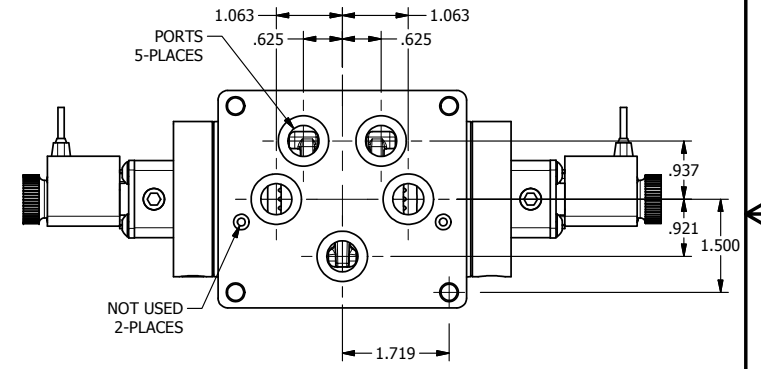

4

3

2

1

AAA PRODUCTS INTERNATIONAL
 7114 Harry Hines Blvd
 Dallas, TX 75235

TITLE: 1/2" SUBPLATE, DBL SOL, 3 POS,
 SPR CTR, SOL SHFT, FLOAT CTR SPL,
 FLYING LEAD, DUST EXCLDR

DRAWING NO.:
 DIM_ESY4PGML

4