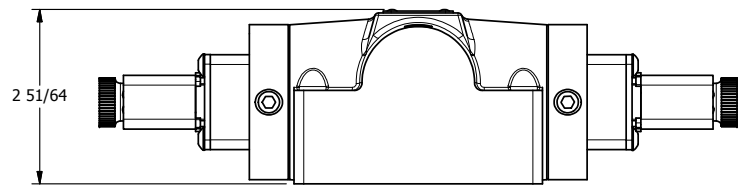

4

3

2

1

AAA PRODUCTS INTERNATIONAL
 7114 Harry Hines Blvd
 Dallas, TX 75235

TITLE: 1/2" SUBPLATE, DBL SOL, 3 POS,
 SPR CTR, SOL SHFT, FLOAT CTR SPL,
 FLYING LEAD, DUST EXCLDR

DRAWING NO.:
 DIM_ESY4PGML

4