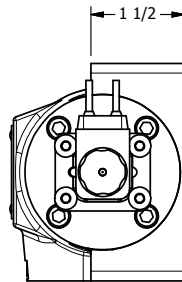

4

3

2

1

AAA
PRODUCTS
INTERNATIONAL

**AAA PRODUCTS
INTERNATIONAL**
7114 Harry Hines Blvd
Dallas, TX 75235

TITLE: 1/2" SUBPLATE, DBL SOL, 3 POS,
SPR CTR, SOL SHFT, FLOAT CTR SPL,
FLYING LEAD, SIDE VENT

DRAWING NO.:
DIM_ESY4PGMC