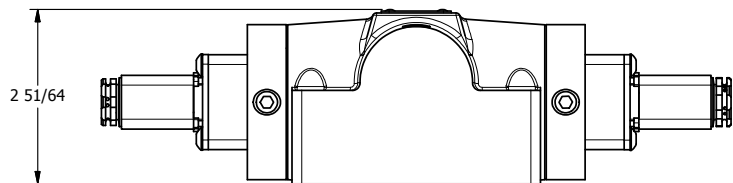

4

3

2

1

AAA
PRODUCTS
INTERNATIONAL

**AAA PRODUCTS
INTERNATIONAL**
7114 Harry Hines Blvd
Dallas, TX 75235

TITLE: 1/2" SUBPLATE, DBL SOL, 3 POS,
SPR CTR, SOL SHFT, FLOAT CTR SPL,
FLYING LEAD, SIDE VENT

DRAWING NO.:
DIM_ESY4PGMC