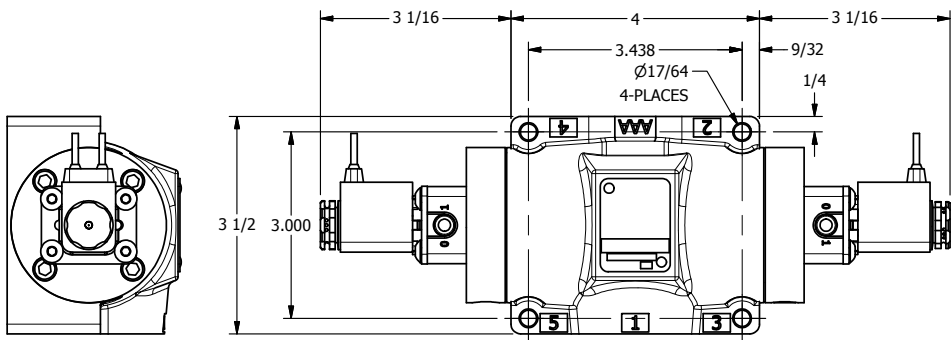

4

3

2

1

AAA
PRODUCTS
INTERNATIONAL

**AAA PRODUCTS
INTERNATIONAL**
7114 Harry Hines Blvd
Dallas, TX 75235

TITLE: 1/2" SUBPLATE, DBL SOL, 3 POS,
SPR CTR, SOL SHFT, FLOAT CTR SPL,
FLYING LEAD, SIDE VENT

DRAWING NO.:
DIM_ESY4PGMC