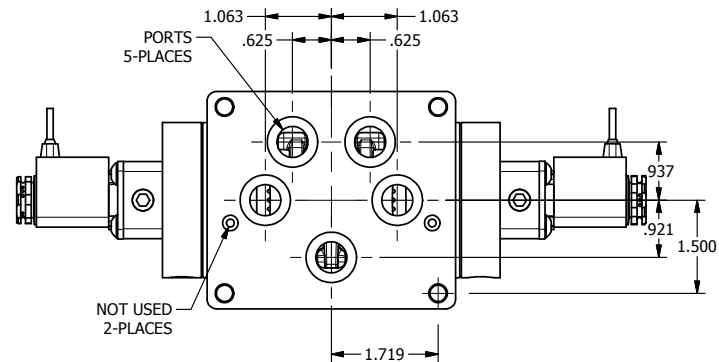

4

3

2

1

AAA
PRODUCTS
INTERNATIONAL

**AAA PRODUCTS
INTERNATIONAL**
7114 Harry Hines Blvd
Dallas, TX 75235

TITLE: 1/2" SUBPLATE, DBL SOL, 3 POS,
SPR CTR, SOL SHFT, FLOAT CTR SPL,
FLYING LEAD, SIDE VENT

DRAWING NO.:
DIM_ESY4PGMC