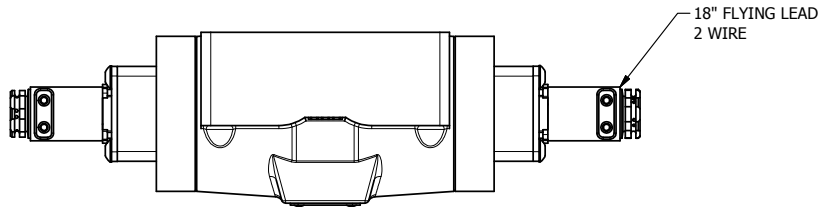

4

3

2

1

AAA
PRODUCTS
INTERNATIONAL

**AAA PRODUCTS
INTERNATIONAL**
7114 Harry Hines Blvd
Dallas, TX 75235

TITLE: 1/2" SUBPLATE, DBL SOL, 3 POS,
SPR CTR, SOL SHFT, FLOAT CTR SPL,
FLYING LEAD, SIDE VENT

DRAWING NO.:
DIM_ESY4PGMC