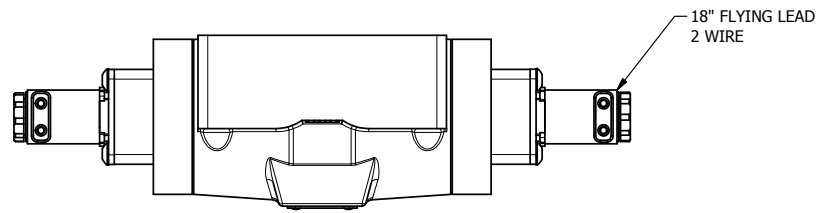

4

3

2

1

AAA
PRODUCTS
INTERNATIONAL

**AAA PRODUCTS
INTERNATIONAL**
7114 Harry Hines Blvd
Dallas, TX 75235

TITLE: 1/2" SUBPLATE, DBL SOL, 3 POS,
SPR CTR, SOL SHFT, FLOAT CTR SPL,
FLYING LEAD

DRAWING NO.:
DIM_ESY4PGM