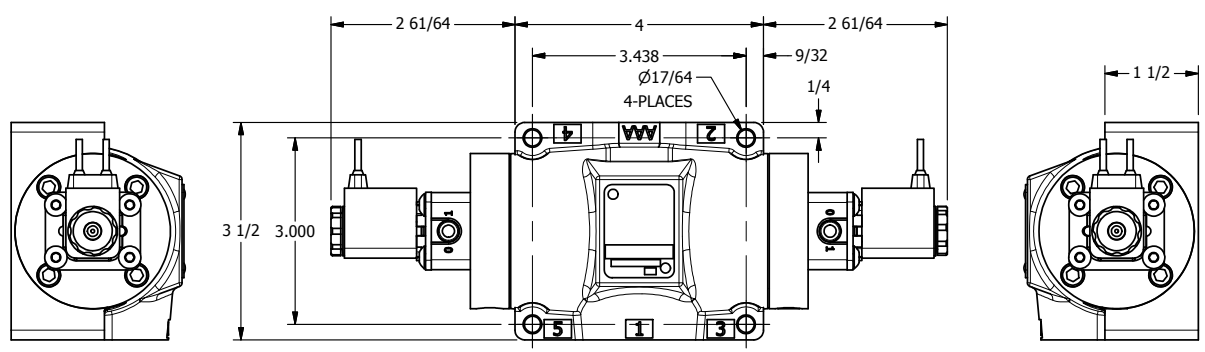

4

3

2

1

AAA
PRODUCTS
INTERNATIONAL

**AAA PRODUCTS
INTERNATIONAL**
7114 Harry Hines Blvd
Dallas, TX 75235

TITLE: 1/2" SUBPLATE, DBL SOL, 3 POS,
SPR CTR, SOL SHFT, FLOAT CTR SPL,
FLYING LEAD

DRAWING NO.:
DIM_ESY4PGM