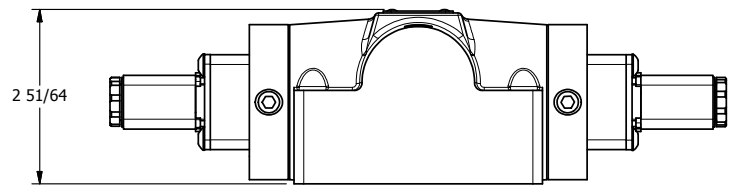

4

3

2

1

AAA
PRODUCTS
INTERNATIONAL

**AAA PRODUCTS
INTERNATIONAL**
7114 Harry Hines Blvd
Dallas, TX 75235

TITLE: 1/2" SUBPLATE, DBL SOL, 3 POS,
SPR CTR, SOL SHFT, FLOAT CTR SPL,
FLYING LEAD

DRAWING NO.:
DIM_ESY4PGM