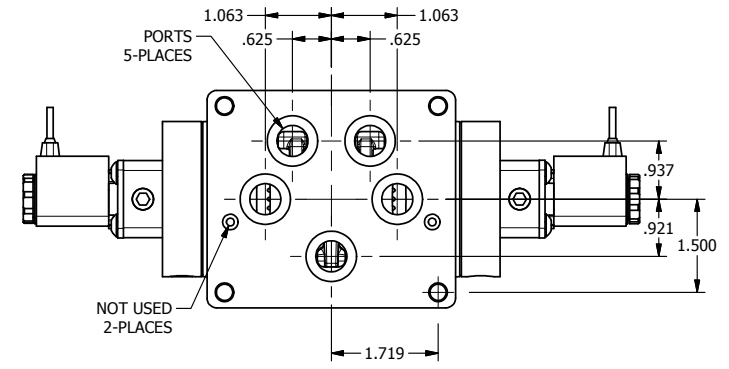

4

3

2

1

AAA
PRODUCTS
INTERNATIONAL

**AAA PRODUCTS
INTERNATIONAL**
7114 Harry Hines Blvd
Dallas, TX 75235

TITLE: 1/2" SUBPLATE, DBL SOL, 3 POS,
SPR CTR, SOL SHFT, FLOAT CTR SPL,
FLYING LEAD

DRAWING NO.:
DIM_ESY4PGM