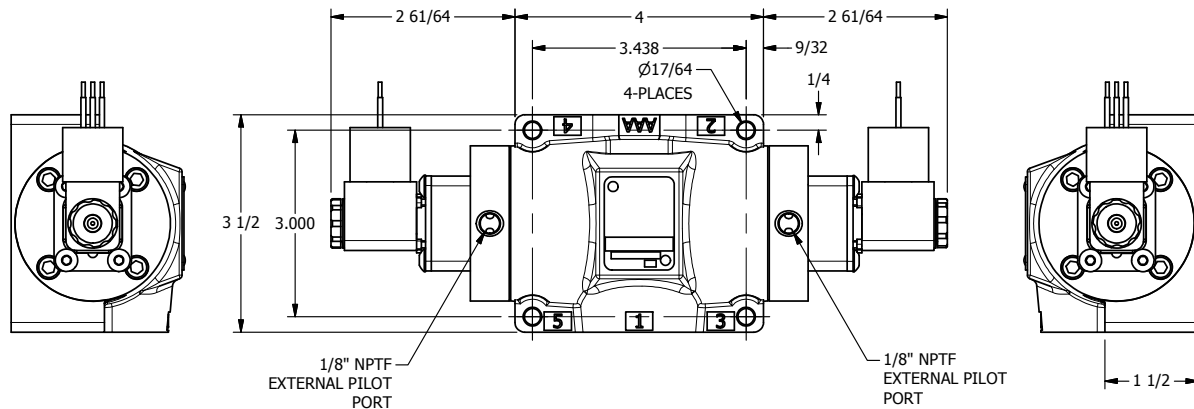

4

3

2

1

AAA
PRODUCTS
INTERNATIONAL

AAA PRODUCTS INTERNATIONAL
7114 Harry Hines Blvd
Dallas, TX 75235

TITLE: 1/2" SUBPLATE, DBL SOL, 3 POS,
SPR CTR, SOL SHFT, FLOAT CTR SPL,
MOLD-OVER, EXT PILOT

DRAWING NO.:
DIM_ESY4PGJZ