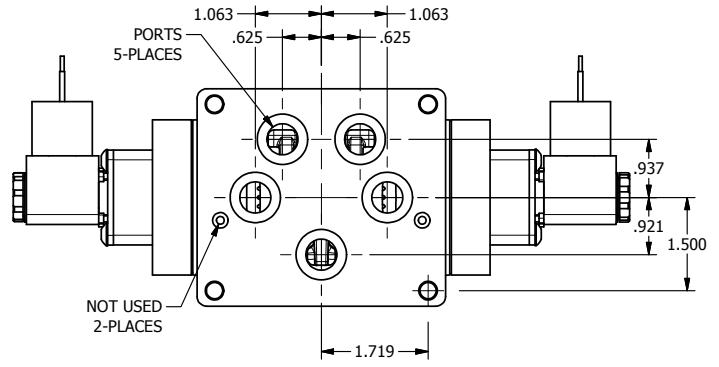

4

3

2

1

AAA
PRODUCTS
INTERNATIONAL

AAA PRODUCTS INTERNATIONAL
7114 Harry Hines Blvd
Dallas, TX 75235

TITLE: 1/2" SUBPLATE, DBL SOL, 3 POS,
SPR CTR, SOL SHFT, FLOAT CTR SPL,
MOLD-OVER, EXT PILOT

DRAWING NO.:
DIM_ESY4PGJZ