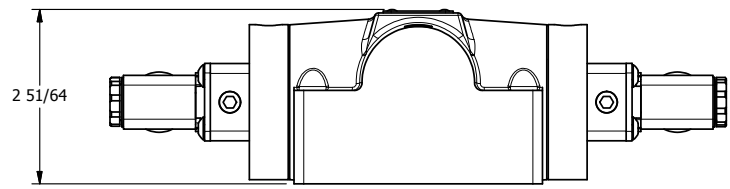

4

3

2

1

AAA
PRODUCTS
INTERNATIONAL

AAA PRODUCTS INTERNATIONAL
7114 Harry Hines Blvd
Dallas, TX 75235

TITLE: 1/2" SUBPLATE, DBL SOL, 3 POS,
SPR CTR, SOL SHFT, FLOAT CTR SPL,
MOLD-OVER, EXT PILOT

DRAWING NO.:
DIM_ESY4PGJZ