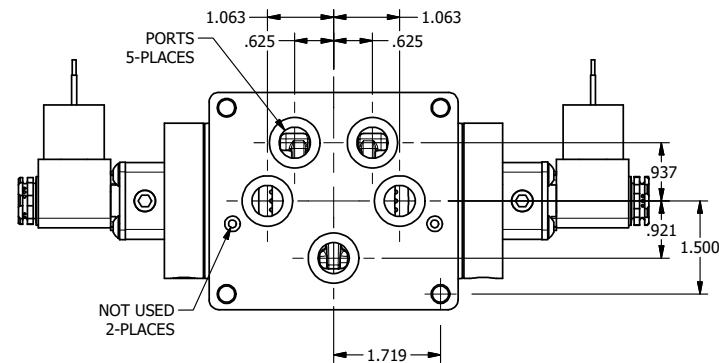

4

3

2

1

AAA
PRODUCTS
INTERNATIONAL

**AAA PRODUCTS
INTERNATIONAL**
7114 Harry Hines Blvd
Dallas, TX 75235

TITLE: 1/2" SUBPLATE, DBL SOL, 3 POS,
SPR CTR, SOL SHFT, REGEN CTR SPL,
MOLD-OVER, LCKNG OVRD, SIDE VENT

DRAWING NO.:
DIM_ESY4PGJOC

THE INFORMATION CONTAINED WITHIN THIS DOCUMENT IS PROPRIETARY TO AAA PRODUCTS AND MAY NOT BE DISCLOSED WITHOUT PRIOR WRITTEN CONSENT

4

3

2

B

B

A