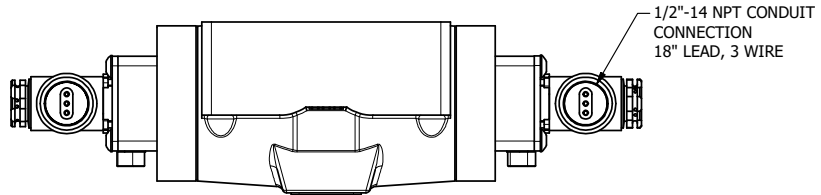

4

3

2

1

AAA
PRODUCTS
INTERNATIONAL

**AAA PRODUCTS
INTERNATIONAL**
7114 Harry Hines Blvd
Dallas, TX 75235

TITLE: 1/2" SUBPLATE, DBL SOL, 3 POS,
SPR CTR, SOL SHFT, REGEN CTR SPL,
MOLD-OVER, LCKNG OVRD, SIDE VENT