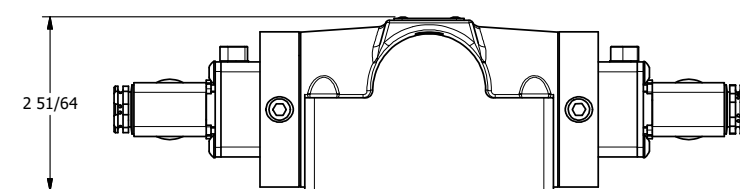

4

3

2

1

AAA
PRODUCTS
INTERNATIONAL

**AAA PRODUCTS
INTERNATIONAL**
7114 Harry Hines Blvd
Dallas, TX 75235

TITLE: 1/2" SUBPLATE, DBL SOL, 3 POS,
SPR CTR, SOL SHFT, REGEN CTR SPL,
MOLD-OVER, LCKNG OVRD, SIDE VENT