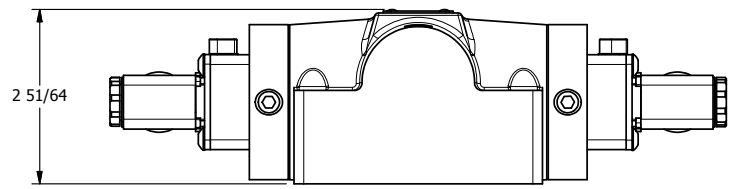

4

3

2

1

AAA
PRODUCTS
INTERNATIONAL

**AAA PRODUCTS
INTERNATIONAL**
7114 Harry Hines Blvd
Dallas, TX 75235

TITLE: 1/2" SUBPLATE, DBL SOL, 3 POS,
SPR CTR, SOL SHFT, FLOAT CTR SPL,
MOLD-OVER, LCKNG OVRD

DRAWING NO.:
DIM_ESY4PGJO