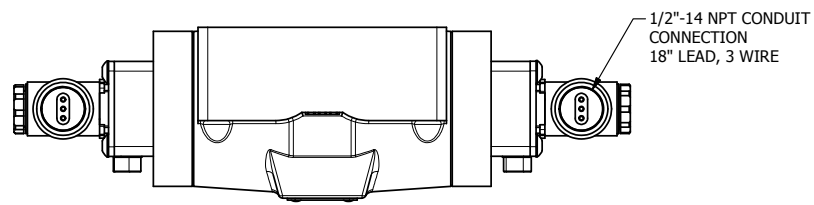

4

3

2

1

AAA
PRODUCTS
INTERNATIONAL

**AAA PRODUCTS
INTERNATIONAL**
7114 Harry Hines Blvd
Dallas, TX 75235

TITLE: 1/2" SUBPLATE, DBL SOL, 3 POS,
SPR CTR, SOL SHFT, FLOAT CTR SPL,
MOLD-OVER, LCKNG OVRD

DRAWING NO.:
DIM_ESY4PGJO