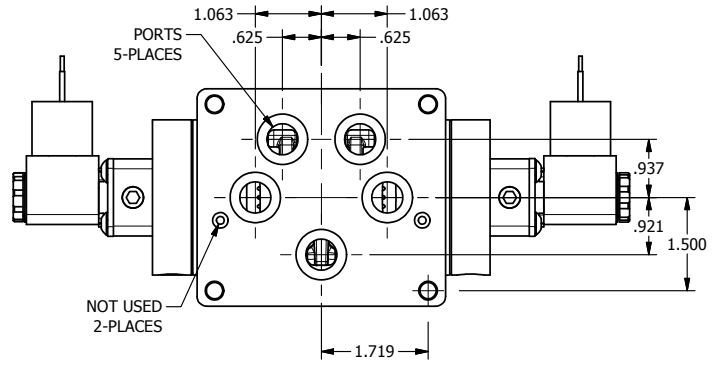

4

3

2

1

AAA
PRODUCTS
INTERNATIONAL

**AAA PRODUCTS
INTERNATIONAL**
7114 Harry Hines Blvd
Dallas, TX 75235

TITLE: 1/2" SUBPLATE, DBL SOL, 3 POS,
SPR CTR, SOL SHFT, FLOAT CTR SPL,
MOLD-OVER, LCKNG OVRD

DRAWING NO.:
DIM_ESY4PGJO