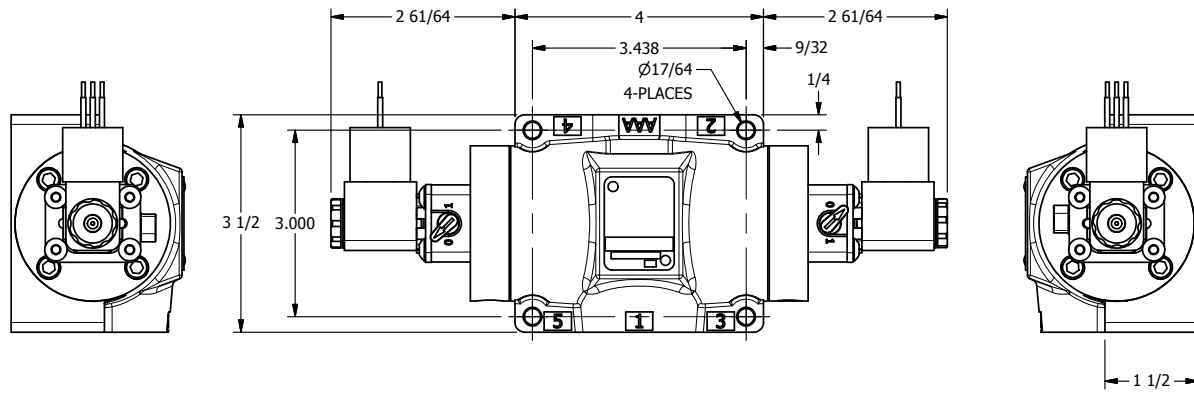

4

3

2

1

AAA
PRODUCTS
INTERNATIONAL

**AAA PRODUCTS
INTERNATIONAL**
7114 Harry Hines Blvd
Dallas, TX 75235

TITLE: 1/2" SUBPLATE, DBL SOL, 3 POS,
SPR CTR, SOL SHFT, FLOAT CTR SPL,
MOLD-OVER, LCKNG OVRD

DRAWING NO.:
DIM_ESY4PGJO