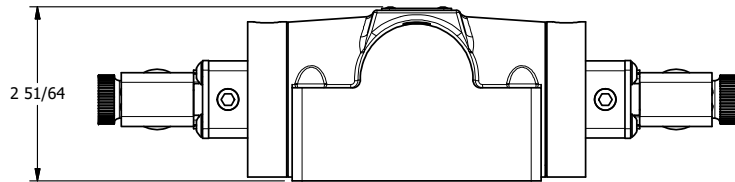

1/2"-14 NPT CONDUIT CONNECTION
18" LEAD, 3-WIRE

AAA
PRODUCTS
INTERNATIONAL

**AAA PRODUCTS
INTERNATIONAL**
7114 Harry Hines Blvd
Dallas, TX 75235

TITLE: 1/2" SUBPLATE, DBL SOL, 3 POS,
FLOAT SPR CTR, MOLD-OVER,
DUST EXCLDR, EXT PILOT