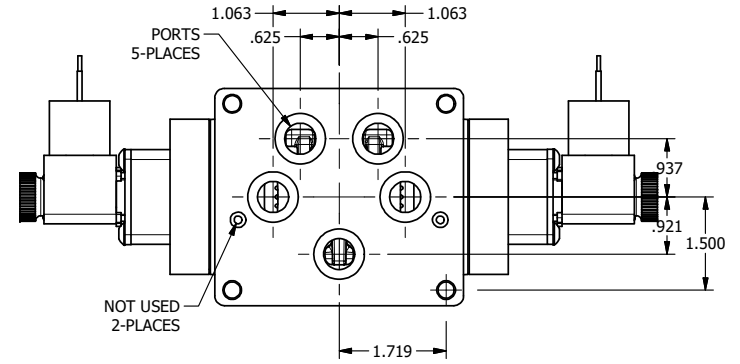

1/2"-14 NPT CONDUIT CONNECTION
18" LEAD, 3-WIRE

AAA
PRODUCTS
INTERNATIONAL

**AAA PRODUCTS
INTERNATIONAL**
7114 Harry Hines Blvd
Dallas, TX 75235

TITLE: 1/2" SUBPLATE, DBL SOL, 3 POS,
FLOAT SPR CTR, MOLD-OVER,
DUST EXCLDR, EXT PILOT

DRAWING NO.:
DIM_ESY4PGJLZ

THE INFORMATION CONTAINED WITHIN THIS DOCUMENT IS PROPRIETARY TO AAA PRODUCTS AND MAY NOT BE DISCLOSED WITHOUT PRIOR WRITTEN CONSENT