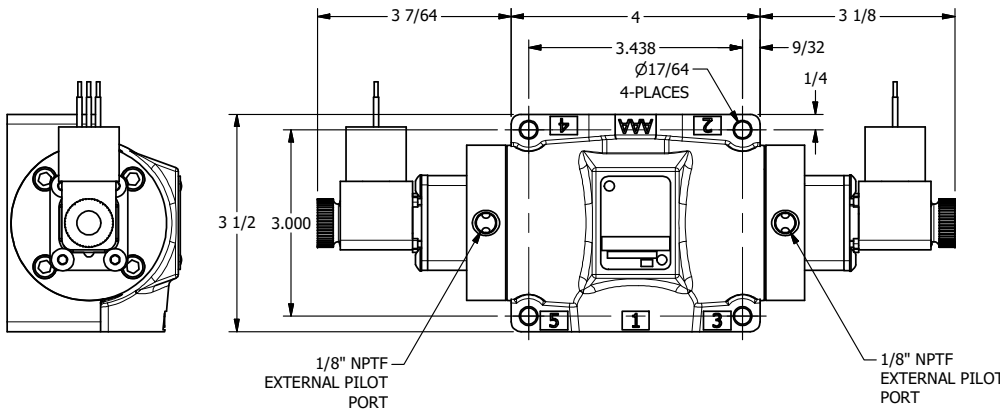

1/2"-14 NPT CONDUIT CONNECTION
18" LEAD, 3-WIRE

AAA
PRODUCTS
INTERNATIONAL

**AAA PRODUCTS
INTERNATIONAL**
7114 Harry Hines Blvd
Dallas, TX 75235

TITLE: 1/2" SUBPLATE, DBL SOL, 3 POS,
FLOAT SPR CTR, MOLD-OVER,
DUST EXCLDR, EXT PILOT

DRAWING NO.:
DIM_ESY4PGJLZ

THE INFORMATION CONTAINED WITHIN THIS DOCUMENT IS PROPRIETARY TO AAA PRODUCTS AND MAY NOT BE DISCLOSED WITHOUT PRIOR WRITTEN CONSENT