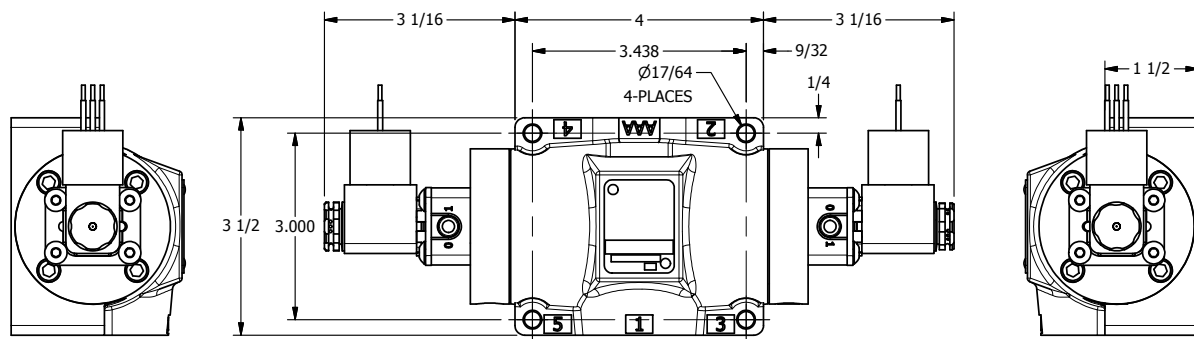

4

3

2

1

AAA
PRODUCTS
INTERNATIONAL

**AAA PRODUCTS
INTERNATIONAL**
7114 Harry Hines Blvd
Dallas, TX 75235

TITLE: 1/2" SUBPLATE, DBL SOL, 3 POS,
SPR CTR, SOL SHFT, REGEN CTR SPL,
MOLD-OVER, SIDE VENT

DRAWING NO.:
DIM_ESY4PGJC