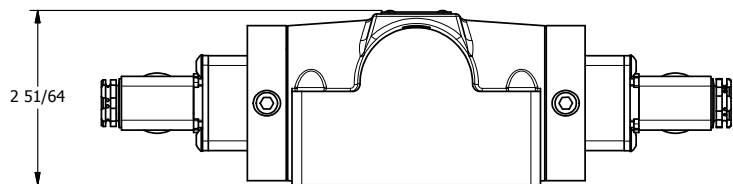

4

3

2

1

AAA
PRODUCTS
INTERNATIONAL

**AAA PRODUCTS
INTERNATIONAL**
7114 Harry Hines Blvd
Dallas, TX 75235

TITLE: 1/2" SUBPLATE, DBL SOL, 3 POS,
SPR CTR, SOL SHFT, REGEN CTR SPL,
MOLD-OVER, SIDE VENT

DRAWING NO.:
DIM_ESY4PGJC