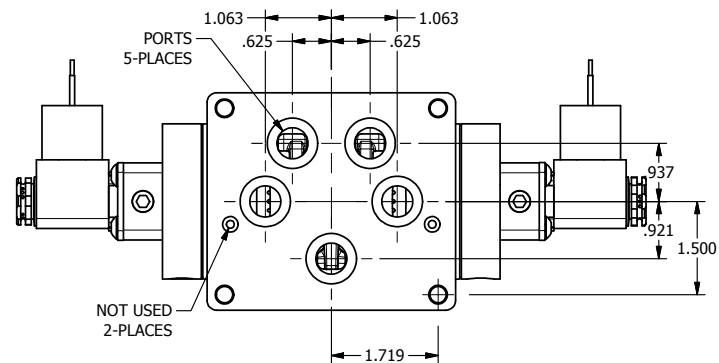

4

3

2

1

AAA
PRODUCTS
INTERNATIONAL

**AAA PRODUCTS
INTERNATIONAL**
7114 Harry Hines Blvd
Dallas, TX 75235

TITLE: 1/2" SUBPLATE, DBL SOL, 3 POS,
SPR CTR, SOL SHFT, REGEN CTR SPL,
MOLD-OVER, SIDE VENT

DRAWING NO.:
DIM_ESY4PGJC