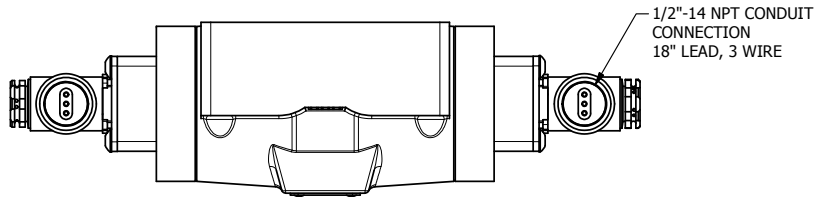

4

3

2

1

AAA
PRODUCTS
INTERNATIONAL

**AAA PRODUCTS
INTERNATIONAL**
7114 Harry Hines Blvd
Dallas, TX 75235

TITLE: 1/2" SUBPLATE, DBL SOL, 3 POS,
SPR CTR, SOL SHFT, REGEN CTR SPL,
MOLD-OVER, SIDE VENT

DRAWING NO.:
DIM_ESY4PGJC