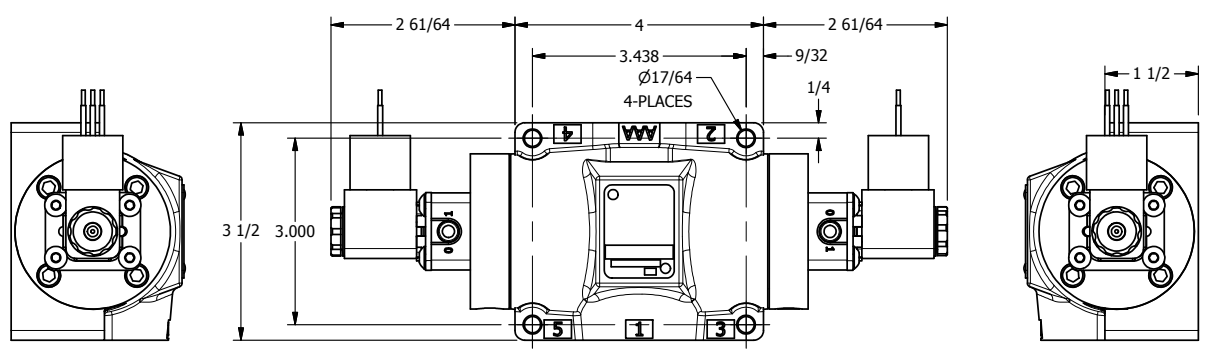

4

3

2

1

**AAA**  
PRODUCTS  
INTERNATIONAL

**AAA PRODUCTS  
INTERNATIONAL**  
7114 Harry Hines Blvd  
Dallas, TX 75235

TITLE: 1/2" SUBPLATE, DBL SOL, 3 POS,  
SPR CTR, SOL SHFT, FLOAT CTR SPL,  
MOLD-OVER

DRAWING NO.:  
DIM\_ESY4PGJ