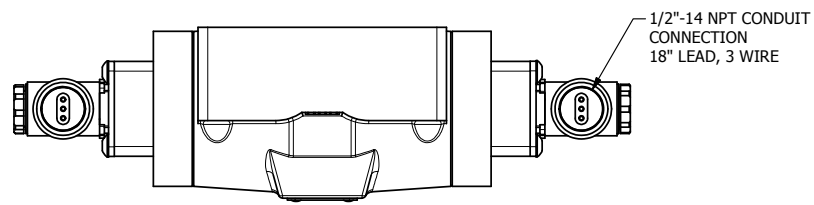

4

3

2

1

**AAA**  
PRODUCTS  
INTERNATIONAL

**AAA PRODUCTS  
INTERNATIONAL**  
7114 Harry Hines Blvd  
Dallas, TX 75235

TITLE: 1/2" SUBPLATE, DBL SOL, 3 POS,  
SPR CTR, SOL SHFT, FLOAT CTR SPL,  
MOLD-OVER

DRAWING NO.:  
DIM\_ESY4PGJ