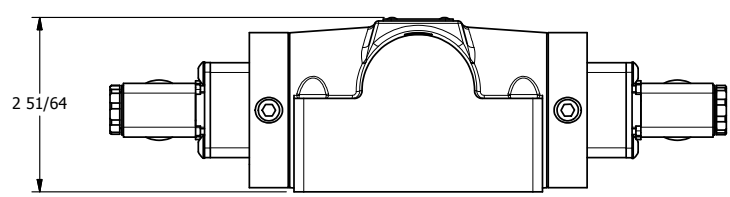

4

3

2

1

**AAA**  
PRODUCTS  
INTERNATIONAL

**AAA PRODUCTS  
INTERNATIONAL**  
7114 Harry Hines Blvd  
Dallas, TX 75235

TITLE: 1/2" SUBPLATE, DBL SOL, 3 POS,  
SPR CTR, SOL SHFT, FLOAT CTR SPL,  
MOLD-OVER

DRAWING NO.:  
DIM\_ESY4PGJ