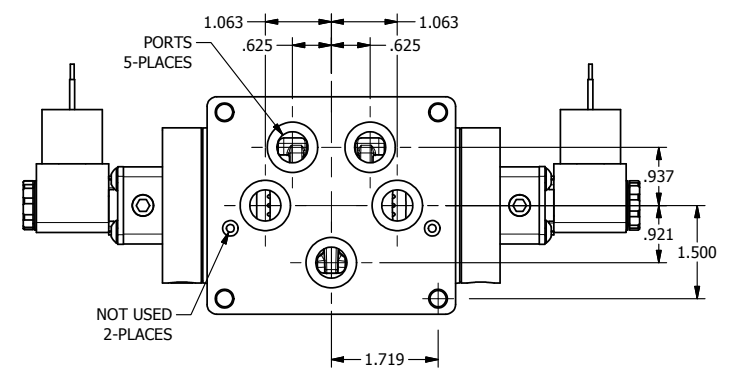

4

3

2

1

**AAA**  
PRODUCTS  
INTERNATIONAL

**AAA PRODUCTS  
INTERNATIONAL**  
7114 Harry Hines Blvd  
Dallas, TX 75235

TITLE: 1/2" SUBPLATE, DBL SOL, 3 POS,  
SPR CTR, SOL SHFT, FLOAT CTR SPL,  
MOLD-OVER

DRAWING NO.:  
DIM\_ESY4PGJ