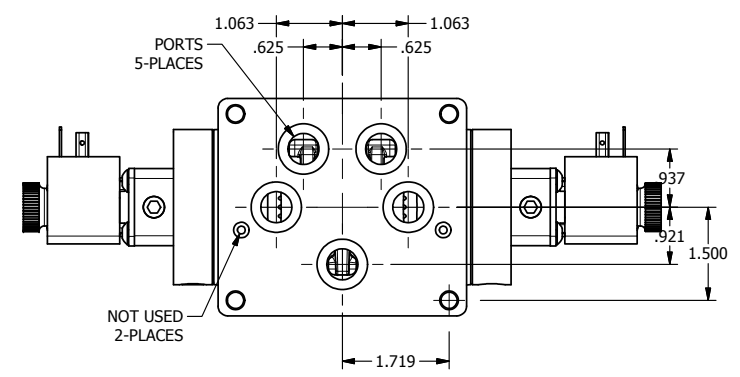

4

3

2

1

AAA
PRODUCTS
INTERNATIONAL

AAA PRODUCTS INTERNATIONAL
7114 Harry Hines Blvd
Dallas, TX 75235

TITLE: 1/2" SUBPLATE, DBL SOL, 3 POS,
SPR CTR, SOL SHFT, FLOAT CTR SPL
HIGH TEMP, DUST EXCLDR

DRAWING NO.:
DIM_ESY4PGHL