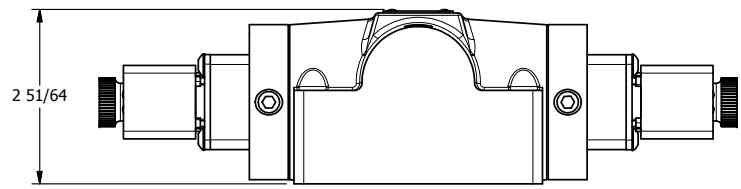

4

3

2

1

AAA
PRODUCTS
INTERNATIONAL

AAA PRODUCTS INTERNATIONAL
7114 Harry Hines Blvd
Dallas, TX 75235

TITLE: 1/2" SUBPLATE, DBL SOL, 3 POS,
SPR CTR, SOL SHFT, FLOAT CTR SPL
HIGH TEMP, DUST EXCLDR

DRAWING NO.:
DIM_ESY4PGHL