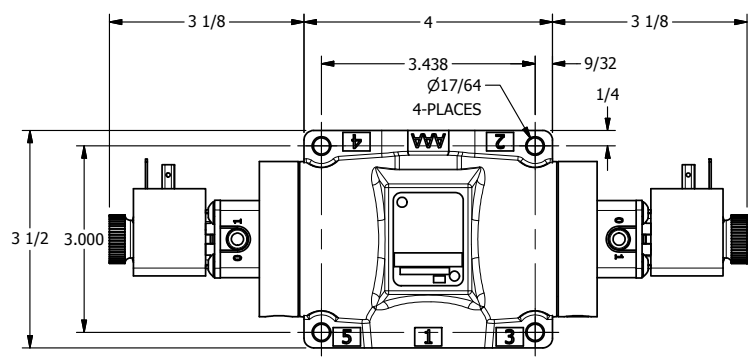

4

3

2

1

AAA
PRODUCTS
INTERNATIONAL

AAA PRODUCTS INTERNATIONAL
7114 Harry Hines Blvd
Dallas, TX 75235

TITLE: 1/2" SUBPLATE, DBL SOL, 3 POS,
SPR CTR, SOL SHFT, FLOAT CTR SPL
HIGH TEMP, DUST EXCLDR

DRAWING NO.:
DIM_ESY4PGHL