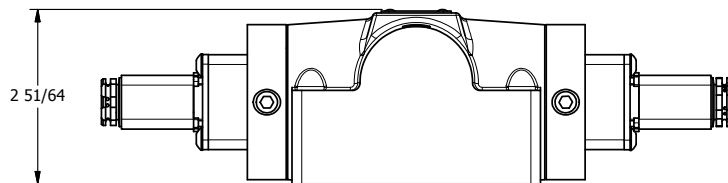

4

3

2

1

B

B

A

A

AAA
PRODUCTS
INTERNATIONAL

**AAA PRODUCTS
INTERNATIONAL**
7114 Harry Hines Blvd
Dallas, TX 75235

TITLE: 1/2" SUBPLATE, DBL SOL, 3 POS,
SPR CTR, SOL SHFT, FLOAT CTR SPL,
SIDE VENT

DRAWING NO.:
DIM_ESY4PGC