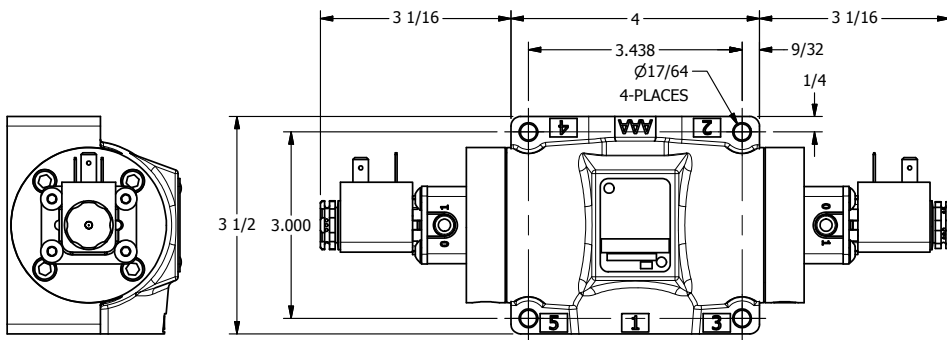

AAA
PRODUCTS
INTERNATIONAL

**AAA PRODUCTS
INTERNATIONAL**
7114 Harry Hines Blvd
Dallas, TX 75235

TITLE: 1/2" SUBPLATE, DBL SOL, 3 POS,
SPR CTR, SOL SHFT, FLOAT CTR SPL,
SIDE VENT

DRAWING NO.:
DIM_ESY4PGC