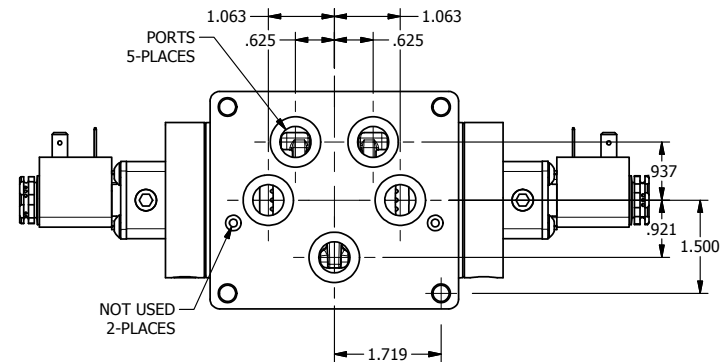

AAA
PRODUCTS
INTERNATIONAL

**AAA PRODUCTS
INTERNATIONAL**
7114 Harry Hines Blvd
Dallas, TX 75235

TITLE: 1/2" SUBPLATE, DBL SOL, 3 POS,
SPR CTR, SOL SHFT, FLOAT CTR SPL,
SIDE VENT

DRAWING NO.:
DIM_ESY4PGC