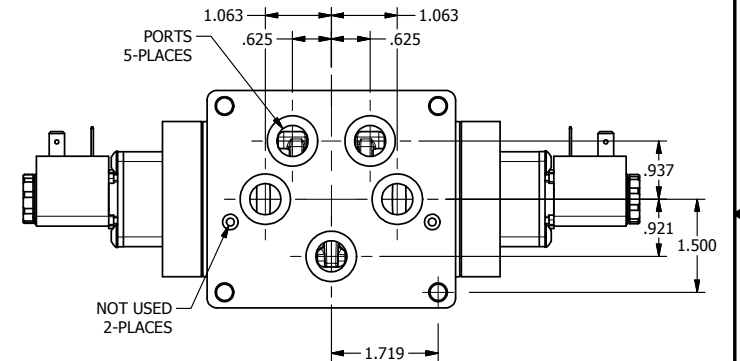

4

3

2

1

AAA
PRODUCTS
INTERNATIONAL

AAA PRODUCTS INTERNATIONAL
7114 Harry Hines Blvd
Dallas, TX 75235

TITLE: 1/2" SUBPLATE, DBL SOL, 3 POS,
SPR CTR, SOL SHFT, REGEN CTR SPL,
EXT PILOT

DRAWING NO.:
DIM_ESY4PDZ