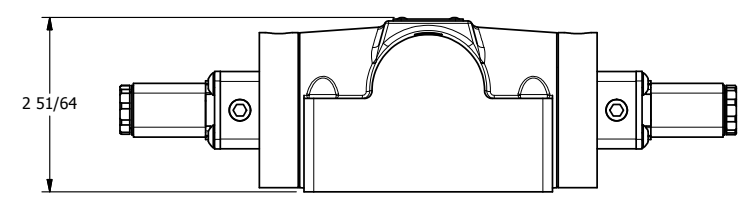

4

3

2

1

AAA
PRODUCTS
INTERNATIONAL

AAA PRODUCTS INTERNATIONAL
7114 Harry Hines Blvd
Dallas, TX 75235

TITLE: 1/2" SUBPLATE, DBL SOL, 3 POS,
SPR CTR, SOL SHFT, REGEN CTR SPL,
EXT PILOT

DRAWING NO.:
DIM_ESY4PDZ