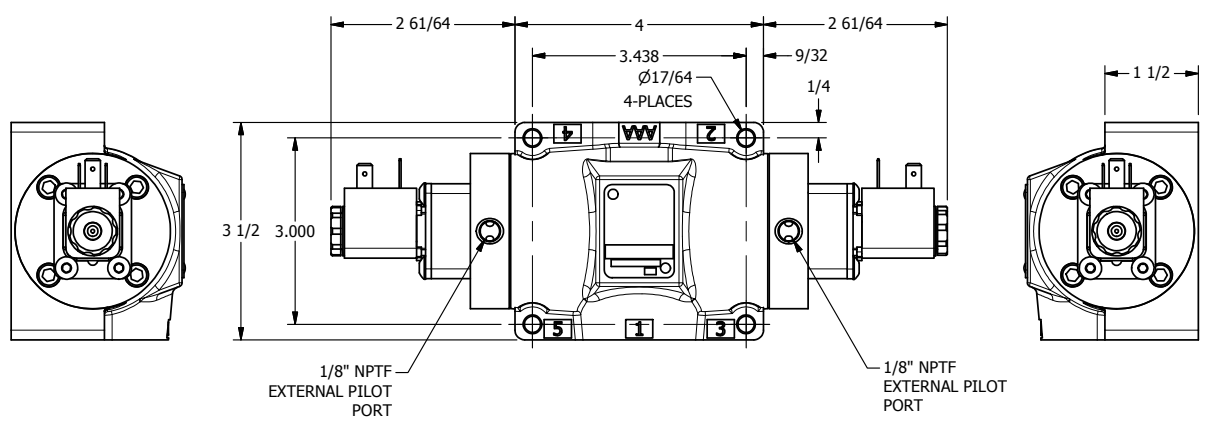

4

3

2

1

AAA
PRODUCTS
INTERNATIONAL

AAA PRODUCTS INTERNATIONAL
7114 Harry Hines Blvd
Dallas, TX 75235

TITLE: 1/2" SUBPLATE, DBL SOL, 3 POS,
SPR CTR, SOL SHFT, REGEN CTR SPL,
EXT PILOT

DRAWING NO.:
DIM_ESY4PDZ