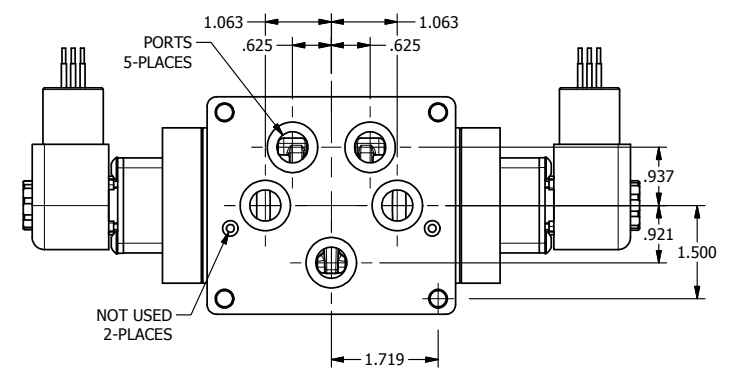

4

3

2

1

AAA
PRODUCTS
INTERNATIONAL

**AAA PRODUCTS
INTERNATIONAL**
7114 Harry Hines Blvd
Dallas, TX 75235

TITLE: 1/2" SUBPLATE, DBL SOL, 3 POS,
SPR CTR, SOL SHFT, REGEN CTR SPL,
EXPL PROOF, EXT PILOT

DRAWING NO.:
DIM_ESY4PDXZ