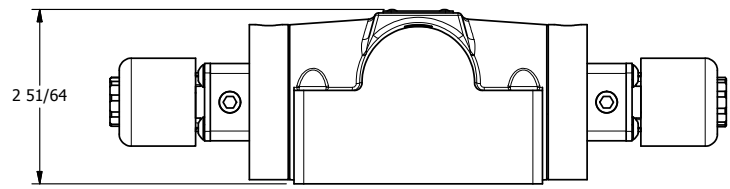

4

3

2

1

AAA
PRODUCTS
INTERNATIONAL

**AAA PRODUCTS
INTERNATIONAL**
7114 Harry Hines Blvd
Dallas, TX 75235

TITLE: 1/2" SUBPLATE, DBL SOL, 3 POS,
SPR CTR, SOL SHFT, REGEN CTR SPL,
EXPL PROOF, EXT PILOT

DRAWING NO.:
DIM_ESY4PDXZ