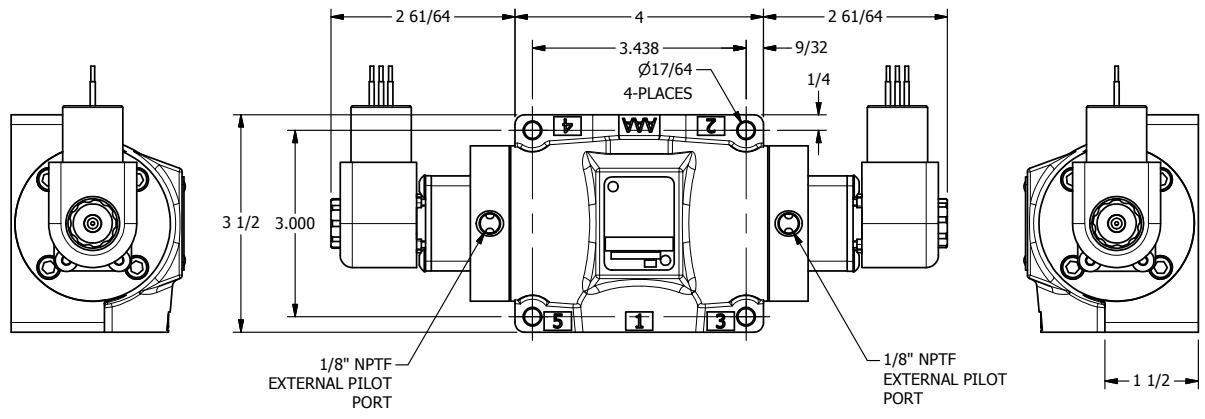

4

3

2

1

AAA
PRODUCTS
INTERNATIONAL

**AAA PRODUCTS
INTERNATIONAL**
7114 Harry Hines Blvd
Dallas, TX 75235

TITLE: 1/2" SUBPLATE, DBL SOL, 3 POS,
SPR CTR, SOL SHFT, REGEN CTR SPL,
EXPL PROOF, EXT PILOT

DRAWING NO.:
DIM_ESY4PDXZ