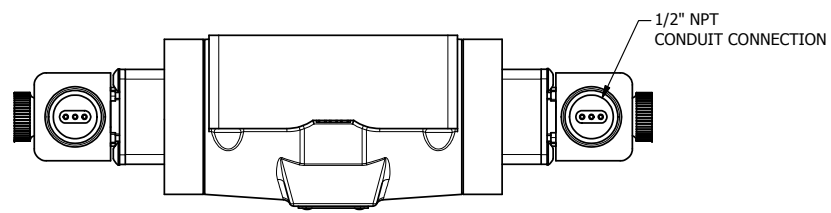

4

3

2

1

AAA
PRODUCTS
INTERNATIONAL

**AAA PRODUCTS
INTERNATIONAL**
7114 Harry Hines Blvd
Dallas, TX 75235

TITLE: 1/2" SUBPLATE, DBL SOL, 3 POS,
SPR CTR, SOL SHFT, REGEN CTR SPL,
EXPLOSION PROOF, DUST EXCDLR

DRAWING NO.:
DIM_ESY4PDXL