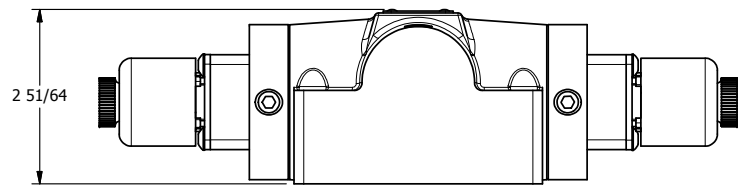

4

3

2

1

AAA
PRODUCTS
INTERNATIONAL

**AAA PRODUCTS
INTERNATIONAL**
7114 Harry Hines Blvd
Dallas, TX 75235

TITLE: 1/2" SUBPLATE, DBL SOL, 3 POS,
SPR CTR, SOL SHFT, REGEN CTR SPL,
EXPLOSION PROOF, DUST EXCDLR

DRAWING NO.:
DIM_ESY4PDXL