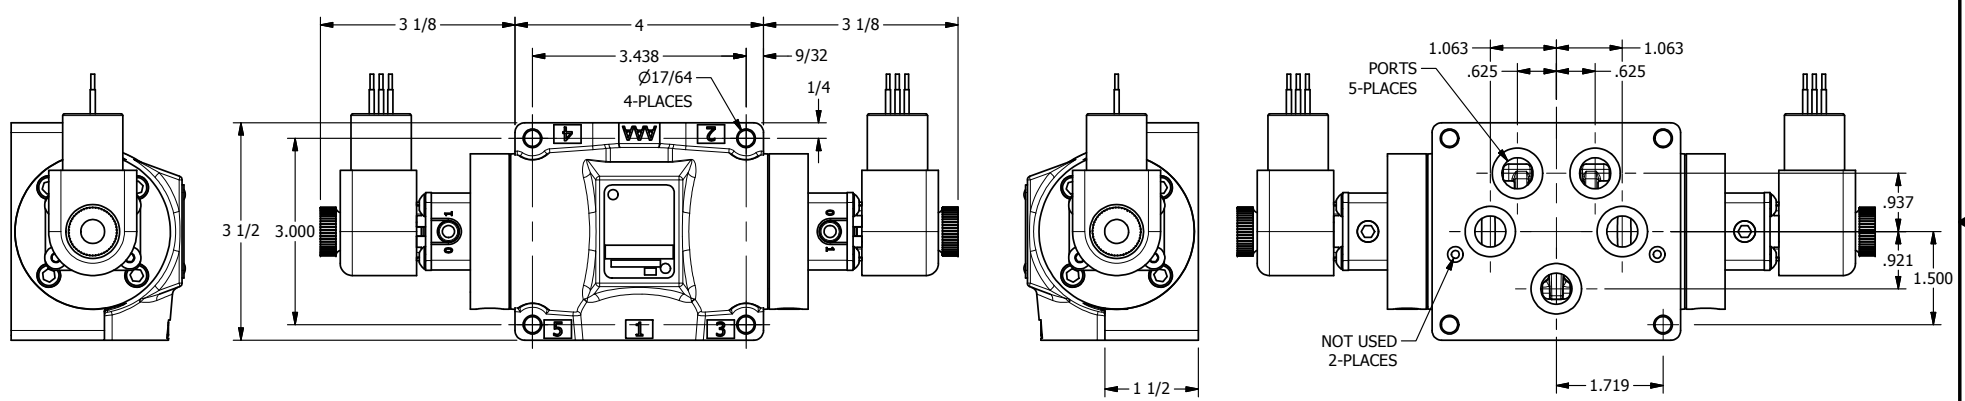

4

3

2

1

AAA
PRODUCTS
INTERNATIONAL

**AAA PRODUCTS
INTERNATIONAL**
7114 Harry Hines Blvd
Dallas, TX 75235

TITLE: 1/2" SUBPLATE, DBL SOL, 3 POS,
SPR CTR, SOL SHFT, REGEN CTR SPL,
EXPLOSION PROOF, DUST EXCDLR

DRAWING NO.:
DIM_ESY4PDXL