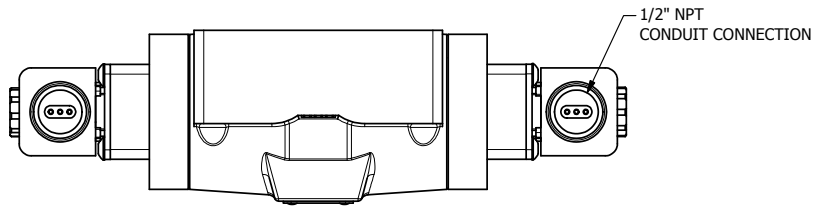

4

3

2

1

**AAA**  
PRODUCTS  
INTERNATIONAL

**AAA PRODUCTS  
INTERNATIONAL**  
7114 Harry Hines Blvd  
Dallas, TX 75235

TITLE: 1/2" SUBPLATE, DBL SOL, 3 POS,  
SPR CTR, SOL SHFT, REGEN CTR SPL,  
EXPLOSION PROOF