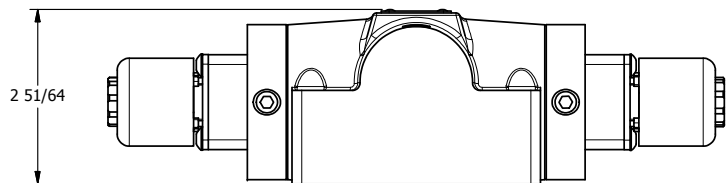

4

3

2

1

**AAA**  
PRODUCTS  
INTERNATIONAL

**AAA PRODUCTS  
INTERNATIONAL**  
7114 Harry Hines Blvd  
Dallas, TX 75235

TITLE: 1/2" SUBPLATE, DBL SOL, 3 POS,  
SPR CTR, SOL SHFT, REGEN CTR SPL,  
EXPLOSION PROOF

DRAWING NO.:  
DIM\_ESY4PDX

THE INFORMATION CONTAINED WITHIN THIS DOCUMENT IS PROPRIETARY TO AAA PRODUCTS AND MAY NOT BE DISCLOSED WITHOUT PRIOR WRITTEN CONSENT

4

3

2

1

B

B