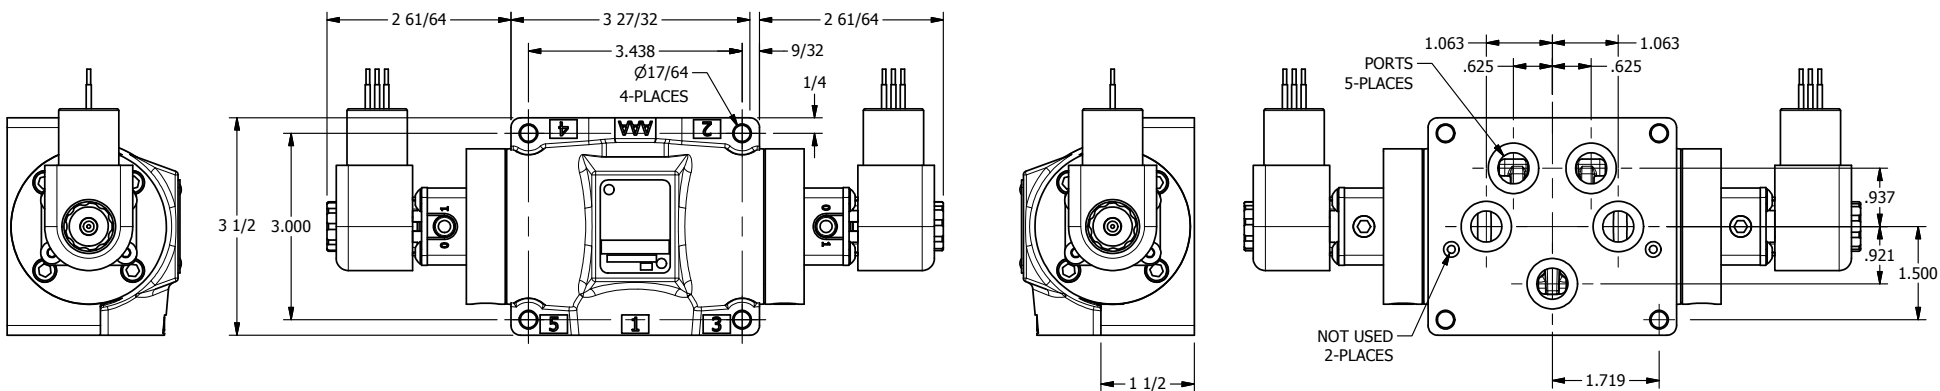

4

3

2

1

**AAA**  
PRODUCTS  
INTERNATIONAL

**AAA PRODUCTS  
INTERNATIONAL**  
7114 Harry Hines Blvd  
Dallas, TX 75235

TITLE: 1/2" SUBPLATE, DBL SOL, 3 POS,  
SPR CTR, SOL SHFT, REGEN CTR SPL,  
EXPLOSION PROOF

DRAWING NO.:  
DIM\_ESY4PDX

THE INFORMATION CONTAINED WITHIN THIS DOCUMENT IS PROPRIETARY TO AAA PRODUCTS AND MAY NOT BE DISCLOSED WITHOUT PRIOR WRITTEN CONSENT

4

3

2

1

B

B