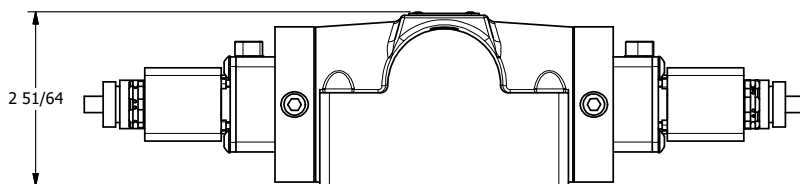

4

3

2

1

AAA
PRODUCTS
INTERNATIONAL

**AAA PRODUCTS
INTERNATIONAL**
7114 Harry Hines Blvd
Dallas, TX 75235

TITLE: $\frac{1}{2}$ " SUBPLATE, DBL SOL, 3 POS,
SPR CTR, SOL SHFT, REGEN CTR SPL,
ATEX, LCKNG OVRD, SIDE VENT

DRAWING NO.:
DIM_ESY4PDTOC

THE INFORMATION CONTAINED WITHIN THIS DOCUMENT IS PROPRIETARY TO AAA PRODUCTS AND MAY NOT BE DISCLOSED WITHOUT PRIOR WRITTEN CONSENT

4

3

2

1