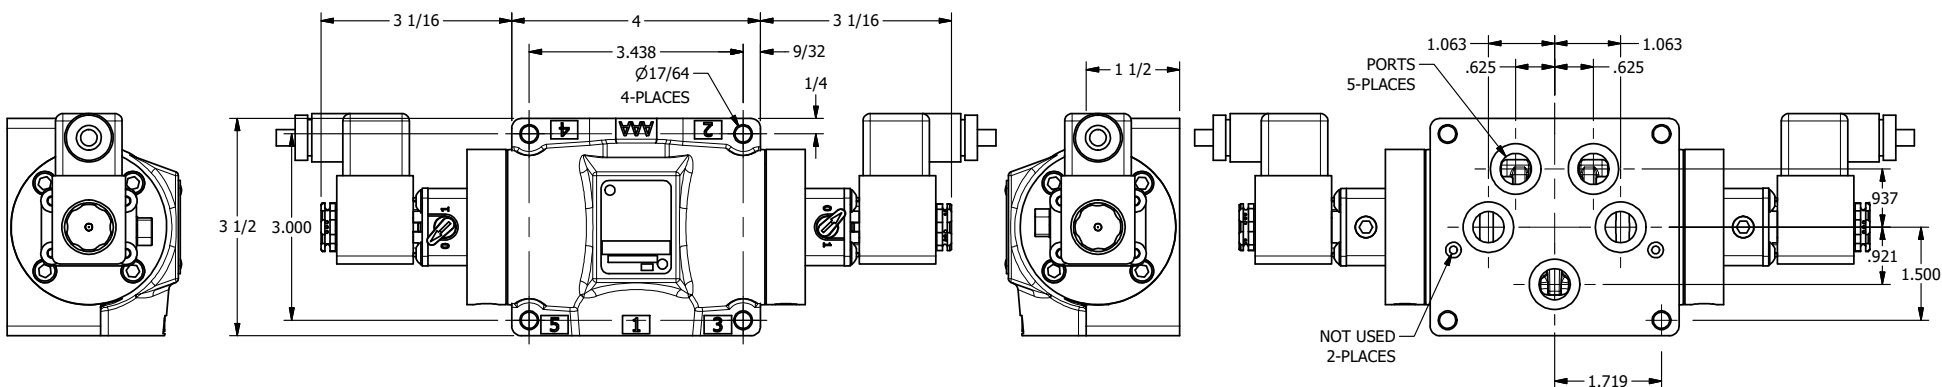

4

3

2

1

AAA
PRODUCTS
INTERNATIONAL

**AAA PRODUCTS
INTERNATIONAL**
7114 Harry Hines Blvd
Dallas, TX 75235

TITLE: $\frac{1}{2}$ " SUBPLATE, DBL SOL, 3 POS,
SPR CTR, SOL SHFT, REGEN CTR SPL,
ATEX, LCKNG OVRD, SIDE VENT

DRAWING NO.:
DIM_ESY4PDTOC

THE INFORMATION CONTAINED WITHIN THIS DOCUMENT IS PROPRIETARY TO AAA PRODUCTS AND MAY NOT BE DISCLOSED WITHOUT PRIOR WRITTEN CONSENT

4

3

2

1