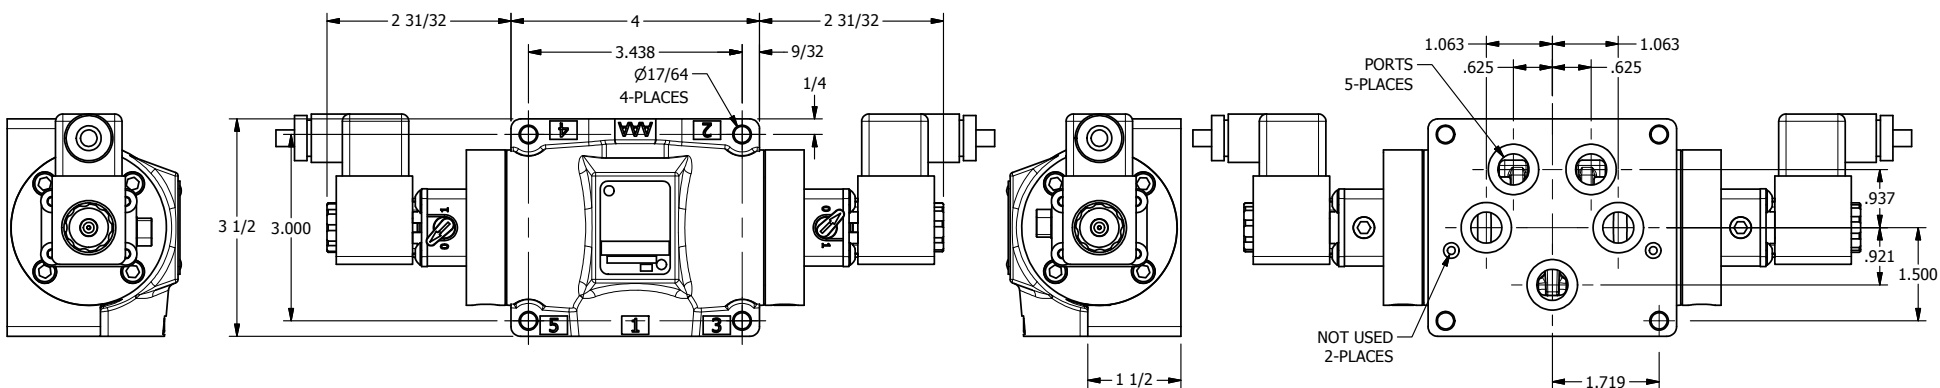

4

3

2

1

**AAA**  
PRODUCTS  
INTERNATIONAL

**AAA PRODUCTS  
INTERNATIONAL**  
7114 Harry Hines Blvd  
Dallas, TX 75235

TITLE: 1/2" SUBPLATE, DBL SOL, 3 POS,  
SPR CTR, SOL SHFT, REGEN CTR SPL,  
ATEX, LCKNG OVRD

DRAWING NO.:  
DIM\_ESY4PDTO

THE INFORMATION CONTAINED WITHIN THIS DOCUMENT IS PROPRIETARY TO AAA PRODUCTS AND MAY NOT BE DISCLOSED WITHOUT PRIOR WRITTEN CONSENT

4

3

2

1

B

B