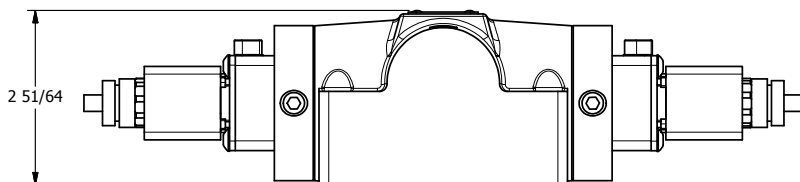

4

3

2

1

**AAA**  
PRODUCTS  
INTERNATIONAL

**AAA PRODUCTS  
INTERNATIONAL**  
7114 Harry Hines Blvd  
Dallas, TX 75235

TITLE: 1/2" SUBPLATE, DBL SOL, 3 POS,  
SPR CTR, SOL SHFT, REGEN CTR SPL,  
ATEX, LCKNG OVRD