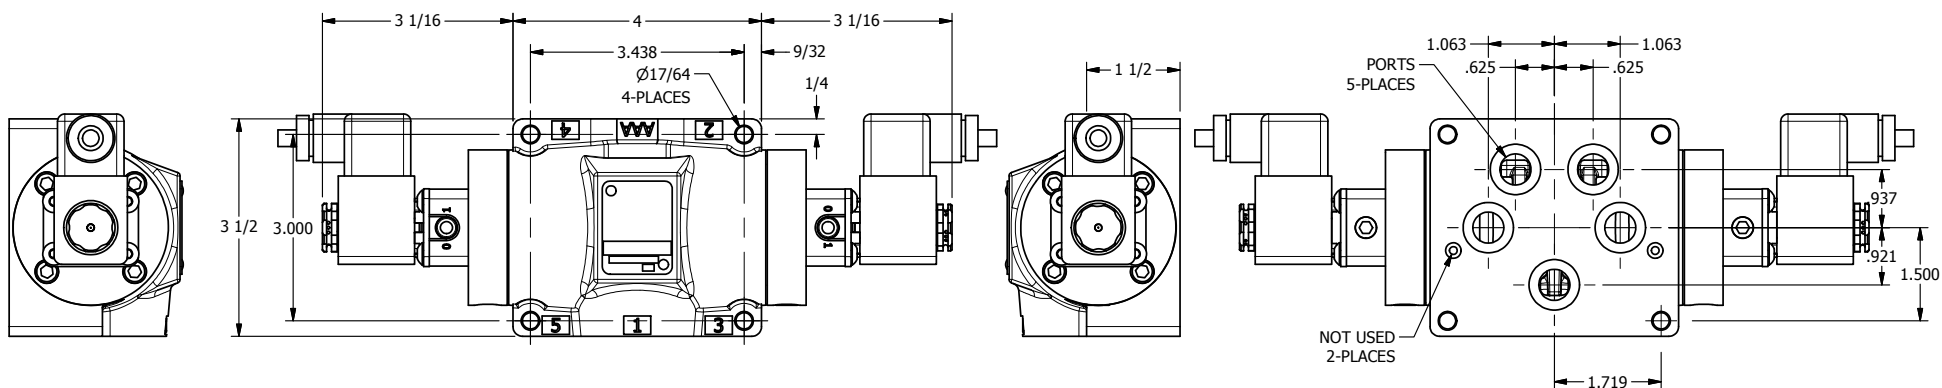

4

3

2

1

AAA
PRODUCTS
INTERNATIONAL

**AAA PRODUCTS
INTERNATIONAL**
7114 Harry Hines Blvd
Dallas, TX 75235

TITLE: 1/2" SUBPLATE, DBL SOL, 3 POS,
SPR CTR, SOL SHFT, REGEN CTR SPL,
ATEX, SIDE VENT

DRAWING NO.:
DIM_ESY4PDTC