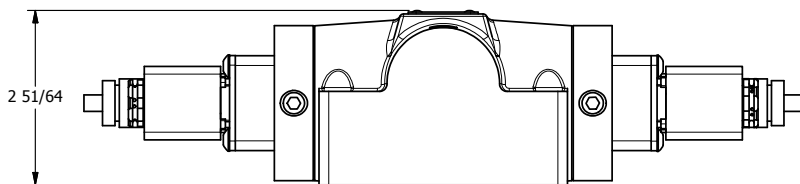

4

3

2

1

AAA
PRODUCTS
INTERNATIONAL

**AAA PRODUCTS
INTERNATIONAL**
7114 Harry Hines Blvd
Dallas, TX 75235

TITLE: 1/2" SUBPLATE, DBL SOL, 3 POS,
SPR CTR, SOL SHFT, REGEN CTR SPL,
ATEX, SIDE VENT

DRAWING NO.:
DIM_ESY4PDTC