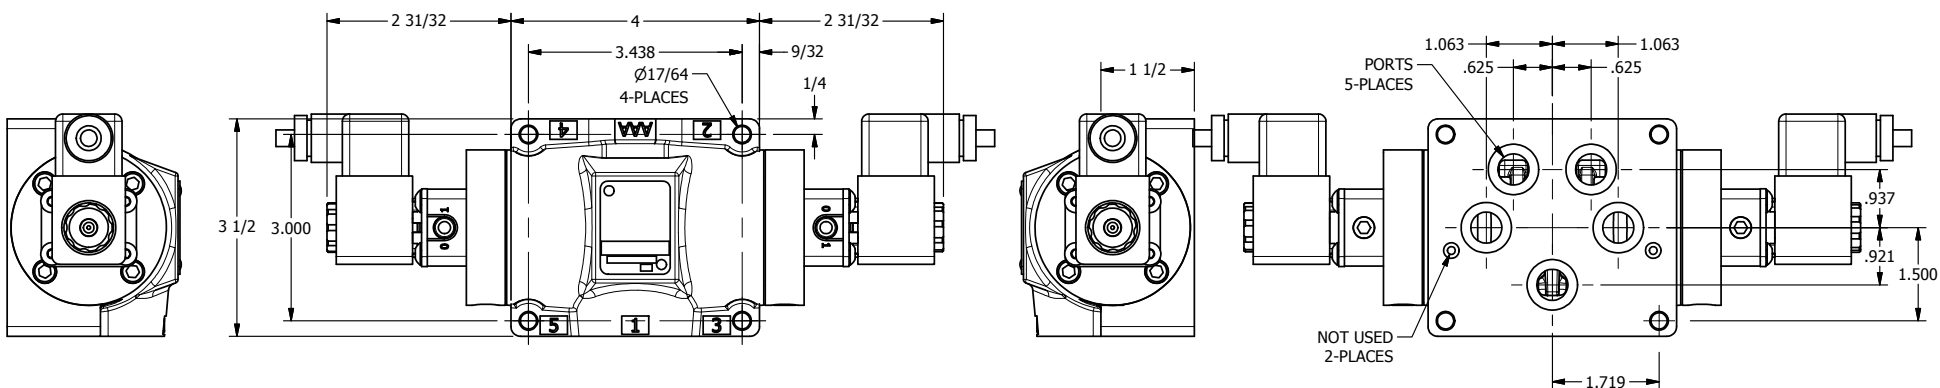

4

3

2

1

AAA
PRODUCTS
INTERNATIONAL

**AAA PRODUCTS
INTERNATIONAL**
7114 Harry Hines Blvd
Dallas, TX 75235

TITLE: 1/2" SUBPLATE, DBL SOL, 3 POS,
SPR CTR, SOL SHFT, REGEN CTR SPL,
ATEX

DRAWING NO.:
DIM_ESY4PDT