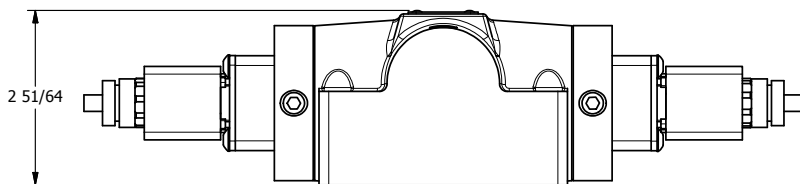

4

3

2

1

AAA
PRODUCTS
INTERNATIONAL

**AAA PRODUCTS
INTERNATIONAL**
7114 Harry Hines Blvd
Dallas, TX 75235

TITLE: 1/2" SUBPLATE, DBL SOL, 3 POS,
SPR CTR, SOL SHFT, REGEN CTR SPL,
ATEX

DRAWING NO.:
DIM_ESY4PDT