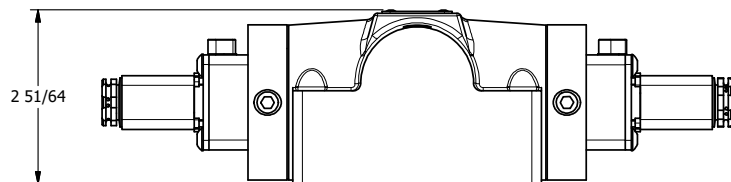

4

3

2

1

B

B

A

A

AAA
PRODUCTS
INTERNATIONAL

**AAA PRODUCTS
INTERNATIONAL**
7114 Harry Hines Blvd
Dallas, TX 75235

TITLE: 1/2" SUBPLATE, DBL SOL, 3 POS,
SPR CTR, SOL SHFT, REGEN CTR SPL,
LCKNG OVRD, SIDE VENT

DRAWING NO.:
DIM_ESY4PDOC