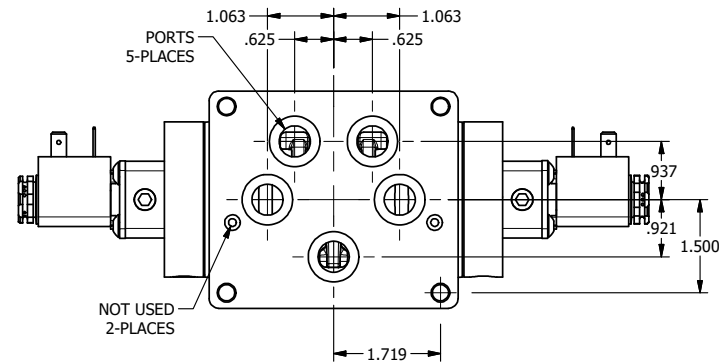

AAA
PRODUCTS
INTERNATIONAL

**AAA PRODUCTS
INTERNATIONAL**
7114 Harry Hines Blvd
Dallas, TX 75235

TITLE: 1/2" SUBPLATE, DBL SOL, 3 POS,
SPR CTR, SOL SHFT, REGEN CTR SPL,
LCKNG OVRD, SIDE VENT

DRAWING NO.:
DIM_ESY4PDOC