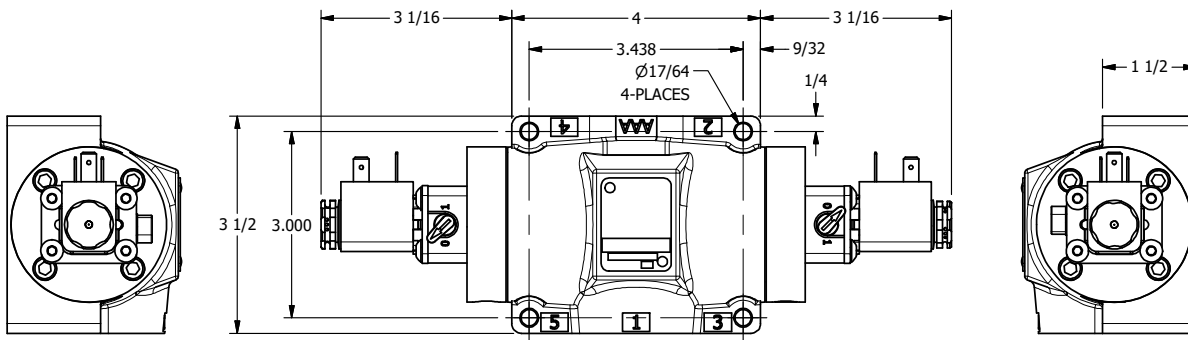

AAA
PRODUCTS
INTERNATIONAL

**AAA PRODUCTS
INTERNATIONAL**
7114 Harry Hines Blvd
Dallas, TX 75235

TITLE: 1/2" SUBPLATE, DBL SOL, 3 POS,
SPR CTR, SOL SHFT, REGEN CTR SPL,
LCKNG OVRD, SIDE VENT

DRAWING NO.:
DIM_ESY4PDOC